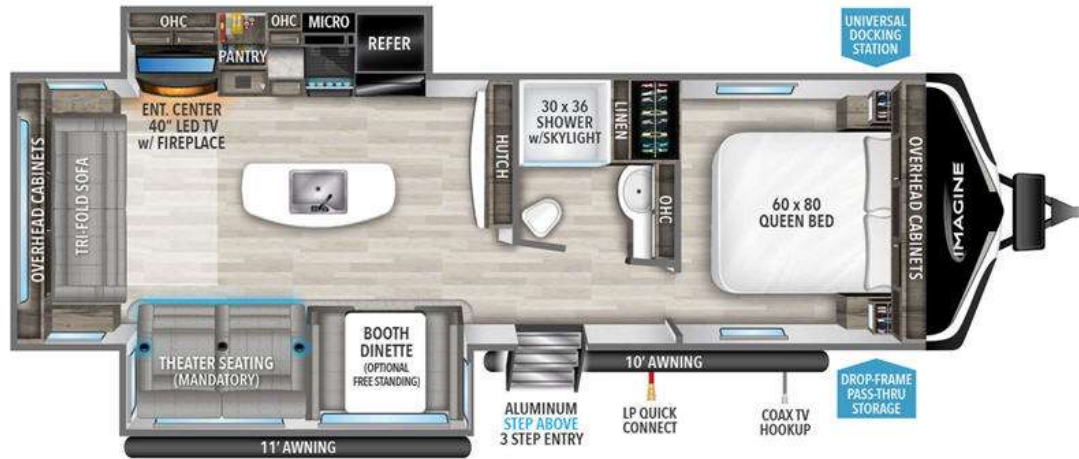

NEW 2024 Grand Design Imagine Call For Price

2970RL

Description

Grand Design Imagine travel trailer 2970RL highlights: Hutch Theater Seating Kitchen Island Fireplace Two Power Awnings Â This Imagine travel trailer has opposing slides to provide you with ample living space on the interior once you've parked and set up! You can use the tri-fold so...

GENERAL INFORMATION

Manufacturer	Grand Design
Model Year	2024
Model Name	Imagine
Model Code	Imagine

Contact

Alpin Haus Ski Shop - Amsterdam
1863 State Hwy 5S
Amsterdam, NY 12010
Phone: 518-842-5900
Fax:
Website:
<http://www.alpinhaus.com>