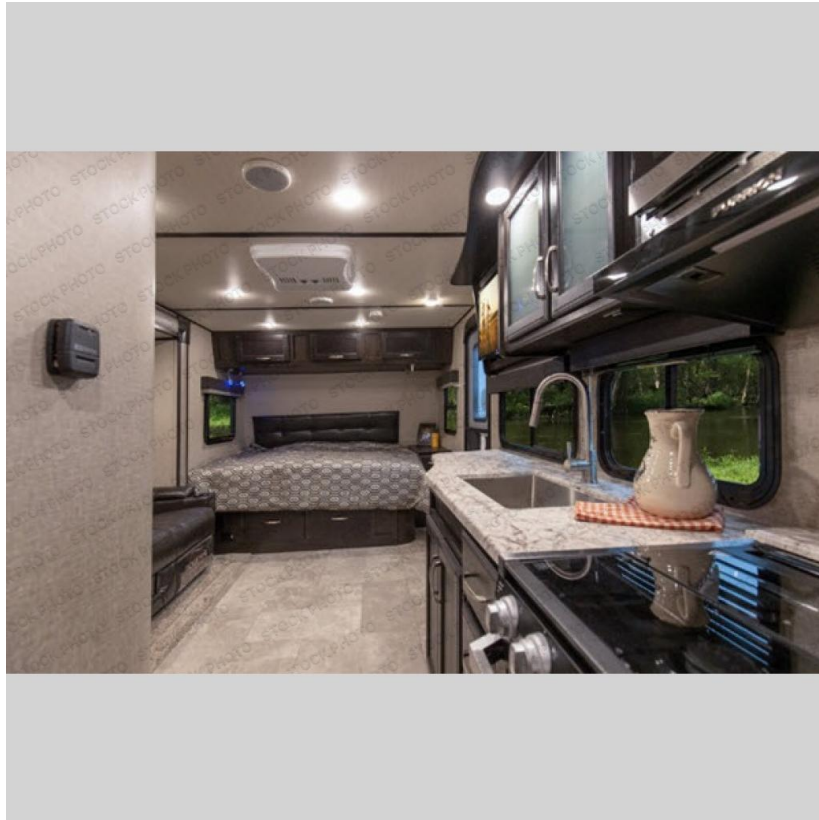

USED 2019 Grand Design Imagine XLS \$21,995

Description

Grand Design Imagine XLS 17MKE travel trailer highlights: Rear Bath Pass-Through Storage Spray Port Theater Dinette Â Step inside this Grand Design Imagine XLS and experience a luxurious travel trailer to take you on a trip of a lifetime!Â It has features to make you feel just like y...