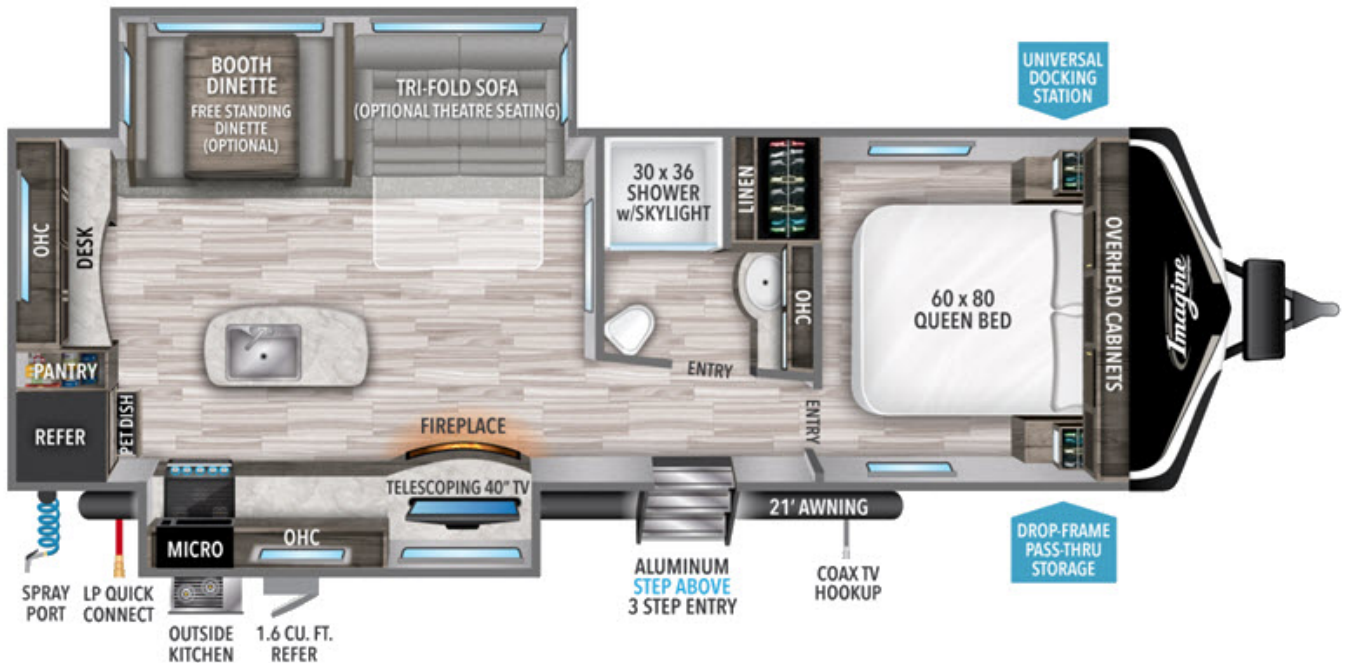

USED 2021 Grand Design Imagine \$28,987

2670MK

Description

Grand Design Imagine travel trailer 2670MK highlights: Desk Kitchen Island Fireplace Pet Dish Outside Kitchen Solar Power Inlet Â How does a desk with a view sound in your next travel trailer? You can work remotely or check your social media from the desk which is next to the pantr...

GENERAL INFORMATION

Manufacturer	Grand Design
Model Year	2021
Model Name	Imagine
Model Code	Imagine

Contact

Pleasureland RV - Brainerd MN
17395 hwy 371
Brainerd, MN 56401
Phone: 218-828-1709
Fax: