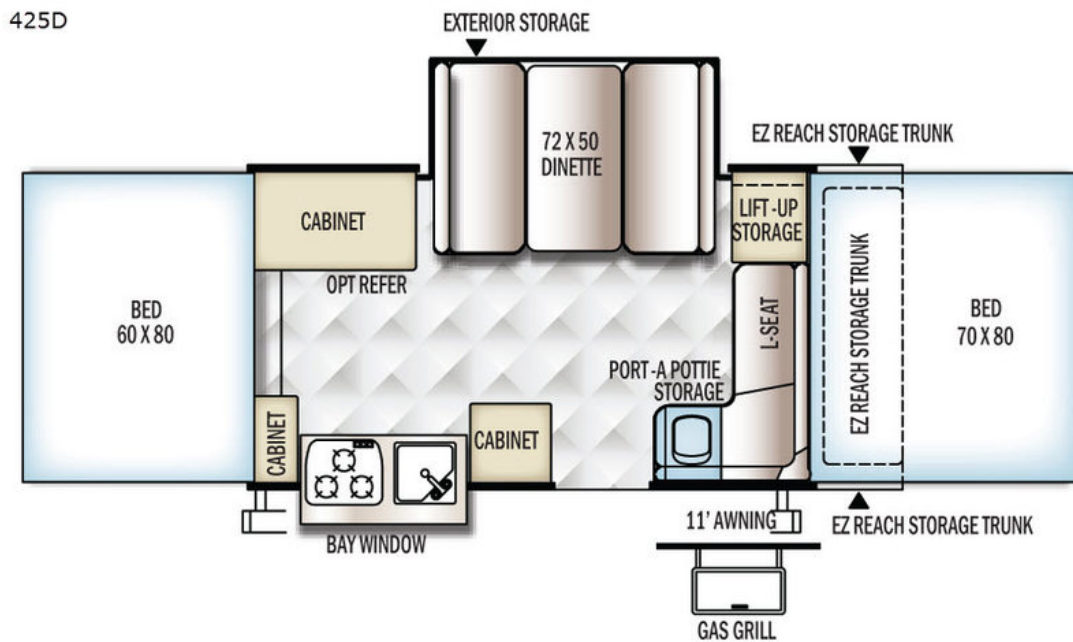

USED 2017 Forest River RV Flagstaff Classic \$9,995

Description

This double slide-out Flagstaff Classic 425D folding pop-up camper by Forest River includes port-a-pottie storage, a bay window, and an EZ Reach storage trunk outside. Plus there is a front king and a rear queen tent end bed. As you enter, the port-a-pottie storage is immediately to your right. A...