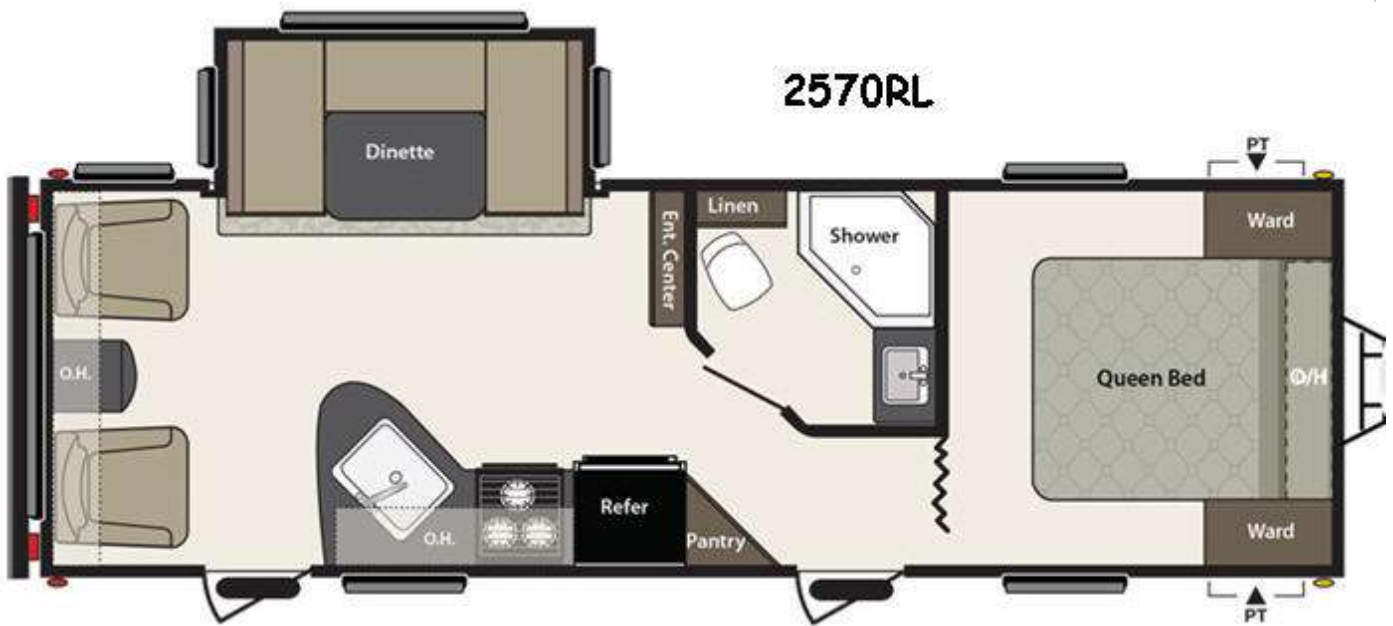

USED 2015 Keystone RV Summerland \$12,995

Description

This Summerland travel trailer 2570RL by Springdale features a rear living layout, a single slide for added space, and two entry and exit doors for added convenience. Step inside the rear most entrance and see two lounge chairs with end table between along the rear wall. There are storage cabin...