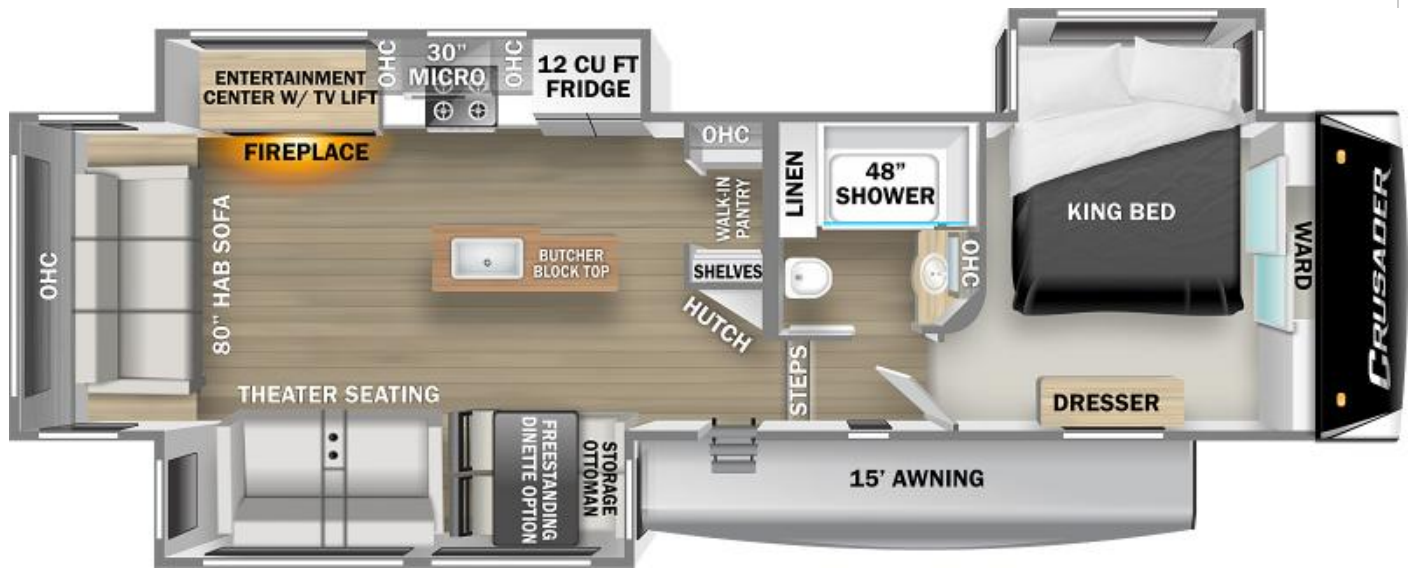

# NEW 2022 Prime Time Crusader \$109,345

## GENERAL INFORMATION

Manufacturer	Prime Time
Model Year	2022
Model Name	Crusader
Model Code	Crusader