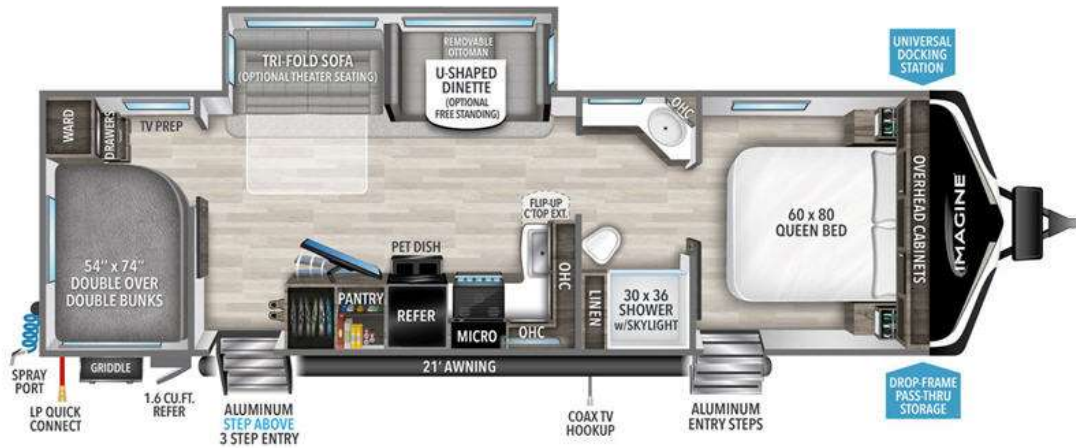

# USED 2023 Grand Design Imagine \$45,998

2910BH

## Description

Grand Design Imagine travel trailer 2910BH highlights: Private Bunkhouse Dual Entry Doors Tri-Fold Sofa Outside Kitchen Pet Dish With this Imagine travel trailer, you won't have to imagine what a great camping trip will be like because you can live it! The kitchen includes everyth...