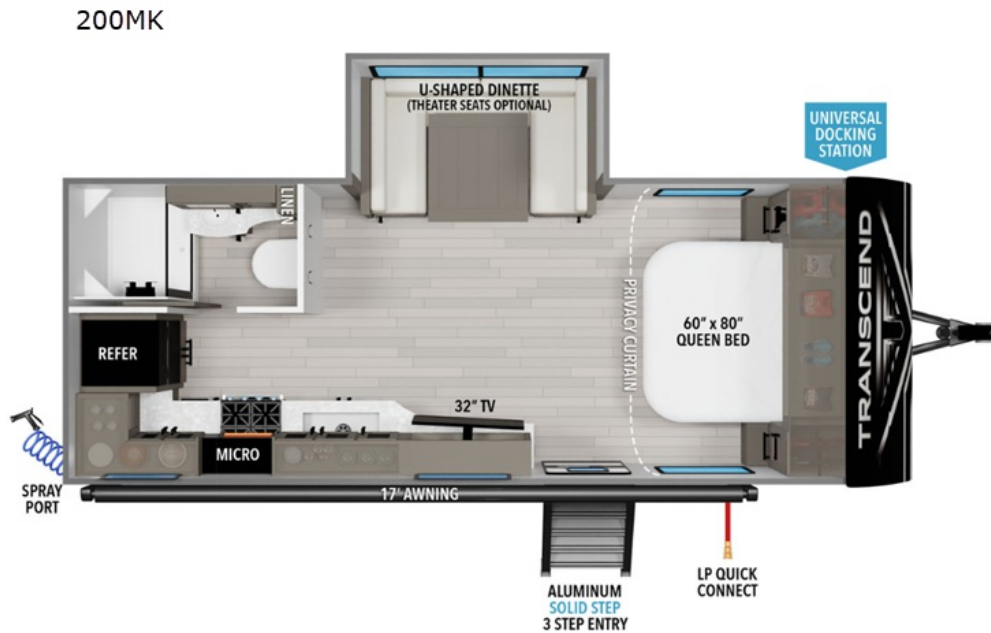

NEW 2024 Grand Design Transcend Xplor \$31,520

Description

Grand Design Transcend Xplor travel trailer 200MK highlights: Semi-Private Bedroom 17' Power Awning 180W Roof-Mounted Solar Panel 32" LED TV Exterior Spray Port Â The only thing you need to worry about when you go camping is where to park this Transcend Xplor travel trailer! You'll ...

GENERAL INFORMATION

Manufacturer	Grand Design
Model Year	2024
Model Name	Transcend Xplor
Model Code	Transcend Xplor

Contact

Blue Dog RV Redmond
2910 South Highway 97
Redmond, OR 97756
Phone: 208-773-7878
Fax:
Website:
<http://www.bluedogrv.com>