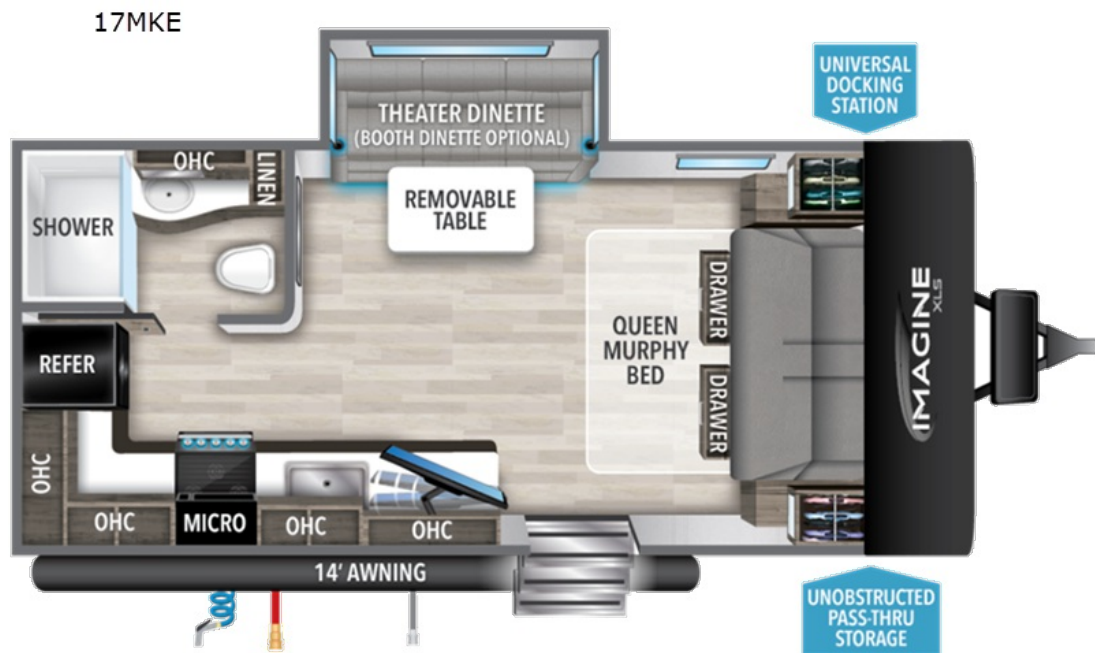

NEW 2024 Grand Design Imagine XLS

\$41,905

Description

Grand Design Imagine XLS travel trailer 17MKE highlights: Queen Murphy Bed Theater Dinette Large Panoramic Window Unobstructed Pass-Through 12V 10 Cu. Ft. Refrigerator The Murphy bed is the eye-catching feature on this Imagine XLS travel trailer! Not only can it fold away in the m...

GENERAL INFORMATION

Manufacturer	Grand Design
Model Year	2024
Model Name	Imagine XLS
Model Code	Imagine XLS

Contact

Blue Dog RV Redmond
2910 South Highway 97
Redmond, OR 97756
Phone: 208-773-7878
Fax:
Website:
<http://www.bluedogrv.com>