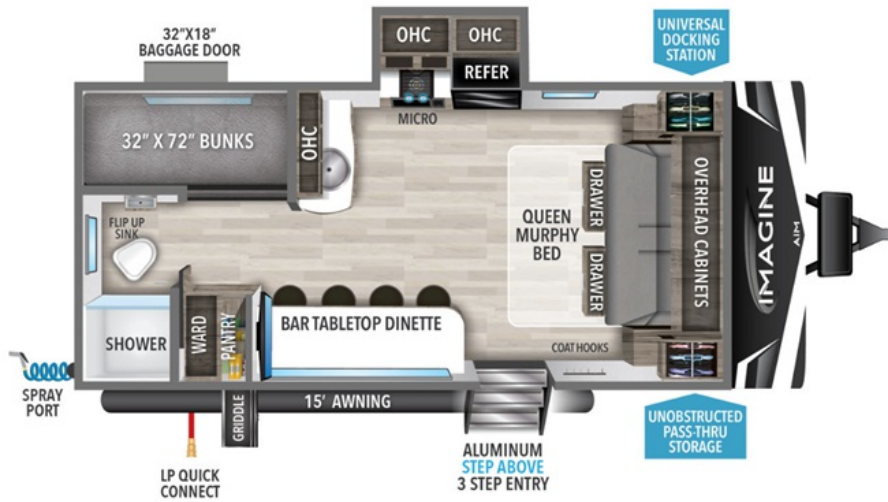

NEW 2024 Grand Design Imagine AIM \$39,910

18BH

Description

Grand Design Imagine AIM 18BH travel trailer highlights: Bar Tabletop Dinette Queen Murphy Bed Bunk Beds Outside Griddle You will feel right at home in this travel trailer! Everyone will have a comfortable place to sleep between the front queen Murphy bed which can transform into a...

GENERAL INFORMATION

Manufacturer	Grand Design
Model Year	2024
Model Name	Imagine AIM
Model Code	Imagine AIM

Contact

Bish's RV Inc. - Idaho Falls
3855 N. 5th E.
Idaho Falls, ID 83401
Phone: 208-529-4386
Fax: