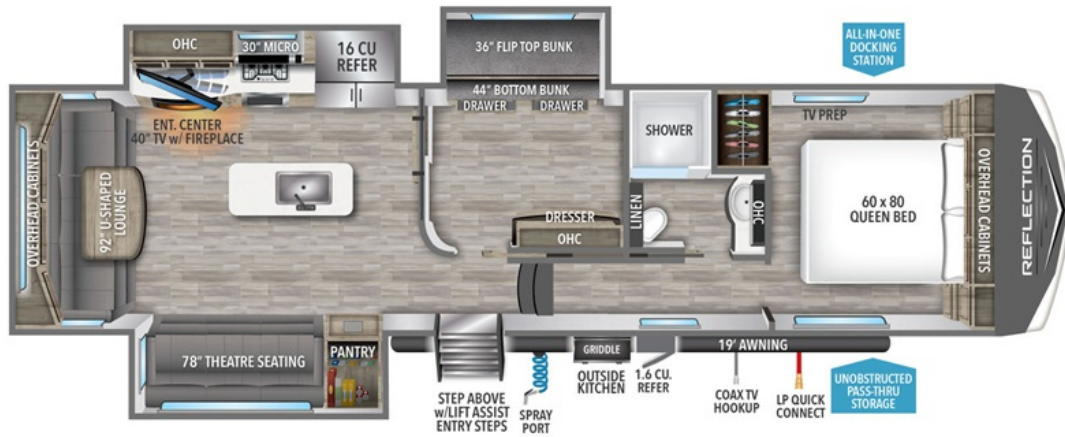

NEW 2024 Grand Design Reflection \$84,095

324MBS

Description

Grand Design Reflection fifth wheel 324MBS highlights: Middle Bunkhouse 92" U-Shaped Lounge 78" Triple Theatre Seats 40" TV w/Fireplace Outside Kitchen Solar Package
When you are looking for a versatile extra room for either a second bedroom or living area as well as an office, ...