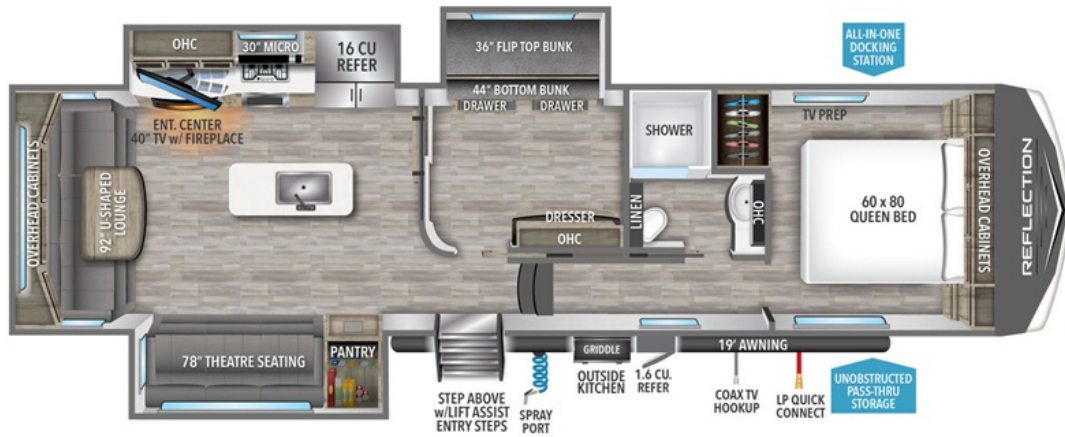

NEW 2024 Grand Design Reflection Call For Price

324MBS

Description

Grand Design Reflection fifth wheel 324MBS highlights: Middle Bunkhouse 92" U-Shaped Lounge 78" Triple Theatre Seats 40" TV w/Fireplace Outside Kitchen Solar Package
When you are looking for a versatile extra room for either a second bedroom or living area as well as an office, ...