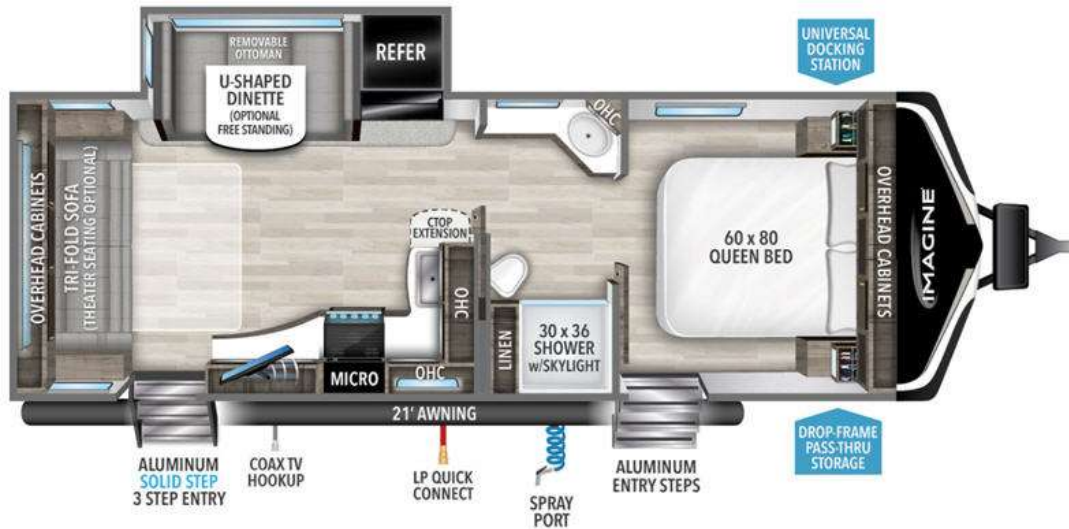

USED 2023 Grand Design Imagine Call For Price

2500RL

Description

Grand Design Imagine travel trailer 2500RL highlights: Walk-Through Bath Dual Entry U-Shaped Dinette Solar Power Inlet Tri-Fold Sofa You will have an amazing amount of fun in this Imagine travel trailer! There is a tri-fold sofa and U-shaped dinette with removable ottoman that you...

GENERAL INFORMATION

Manufacturer	Grand Design
Model Year	2023
Model Name	Imagine
Model Code	Imagine

Contact

Sprad's RV
10000 South Virginia
Reno, NV 89511
Fax:
Website: <http://www.spradsv.com>