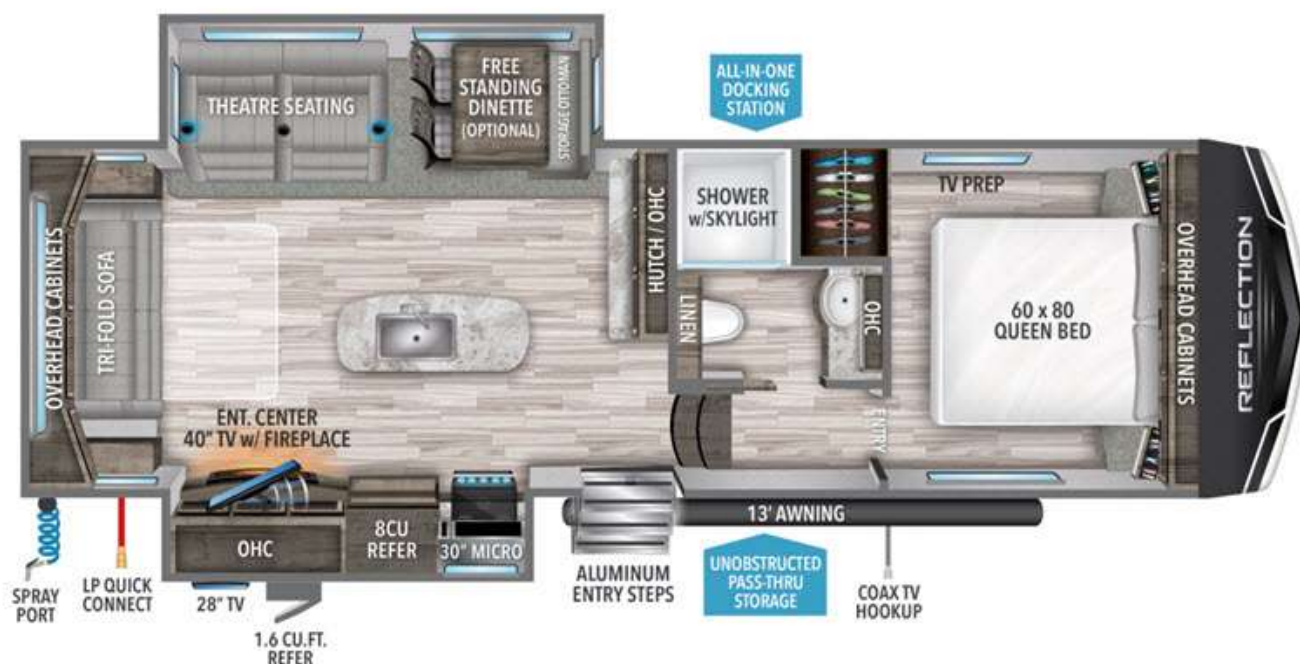

USED 2021 Grand Design Reflection 150 Series \$50,000

280RS

Description

Grand Design Reflection 150 Series fifth wheel 280RS highlights: Tri-Fold Sofa Theater Seating Exterior TV/Refrigerator Fireplace Private Bedroom Opposing Slides
This Reflection 150 Series fifth wheel is perfect for anyone who wants quality and long-term value! The interior has e...

GENERAL INFORMATION

Manufacturer	Grand Design
Model Year	2021
Model Name	Reflection 150 Series
Model Code	Reflection 150 Series

Contact

Sprad's RV
10000 South Virginia
Reno, NV 89511
Fax:
Website: <http://www.spradsv.com>