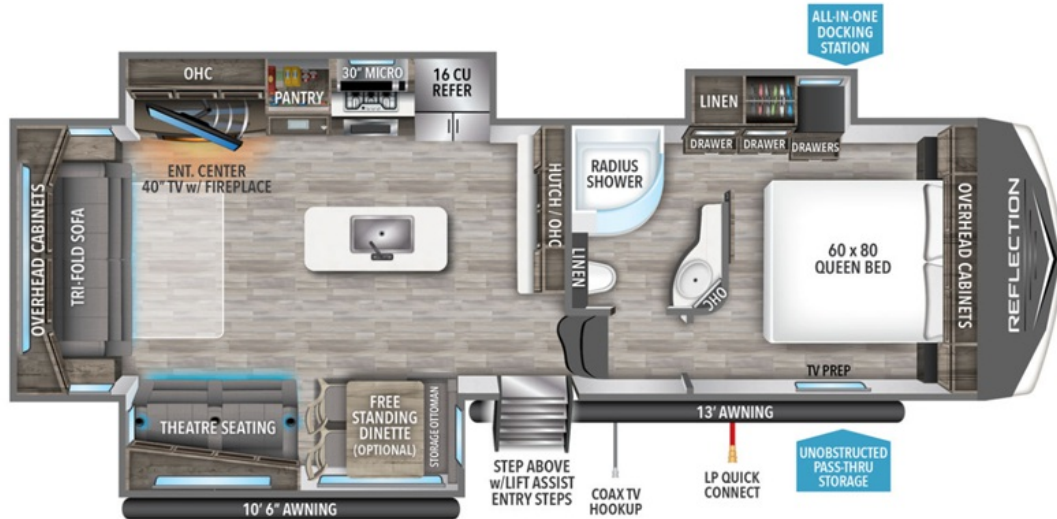

## Description

Grand Design Reflection fifth wheel 303RLS highlights: Rear Tri-Fold Sofa Queen Bed Kitchen Island 16 Cu. Ft. 12V Refrigerator & Whether you travel for pleasure or work, you will love the spacious main living and kitchen area with a rear tri-fold sofa that doubles as extra sleeping s...