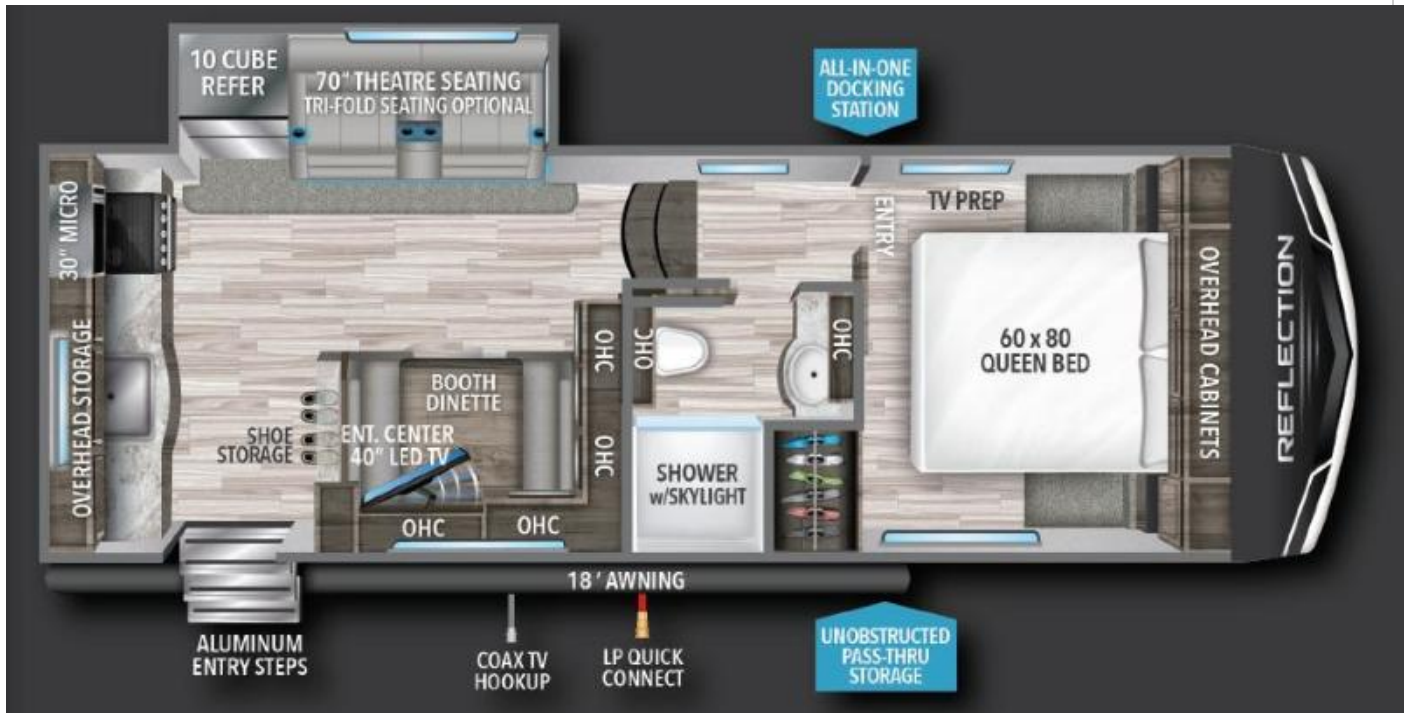

NEW 2022 Grand Design Reflection 150 Series

\$82,776

Description

HALF-TON TOWABLE REDEFINED. The Reflection 150 Series delivers maximum living without maxing out your truck. With floorplans starting under 7000 pounds and 90-degree turning radius capabilities you can tow in confidence with many of today's half-ton and short bed trucks. The towability spacious int...

GENERAL INFORMATION

Manufacturer	Grand Design
Model Year	2022
Model Name	Reflection 150 Series
Model Code	Reflection 150 Series

Contact

Roulotte Laval Inc.
2785 Boulevard St-Elzear O
Laval, QC H7P 4J8
Phone: 450-686-2785
Fax:
Website: <http://www.roulotte.ca>