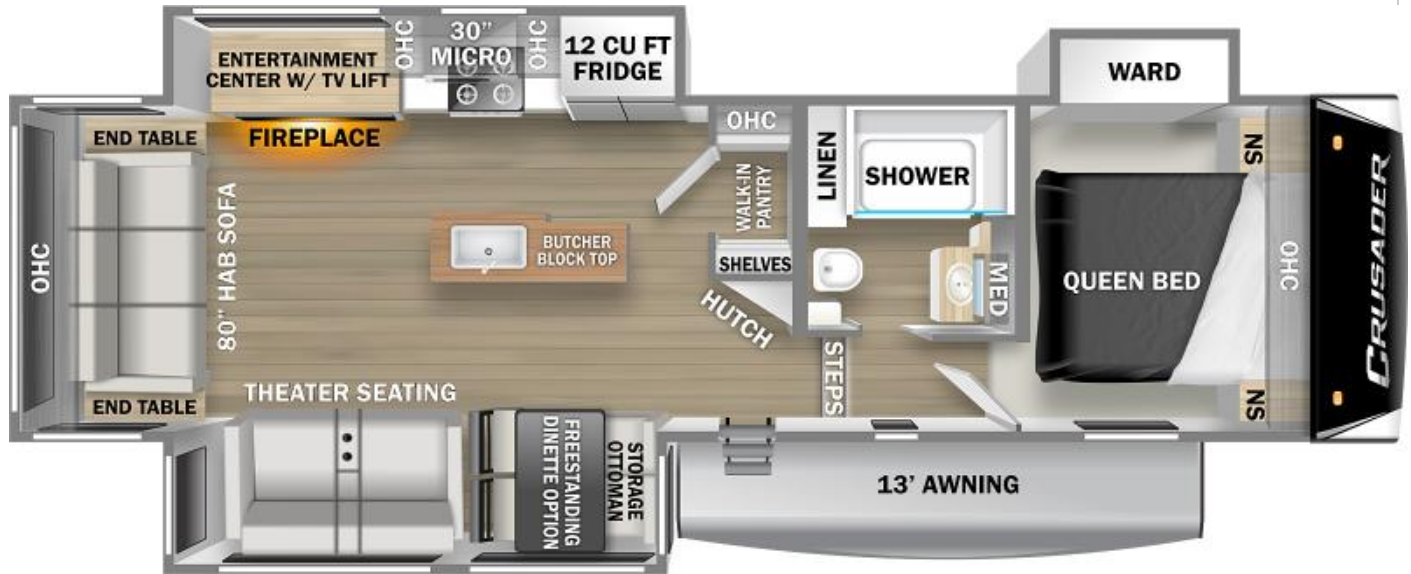

NEW 2022 Prime Time Crusader \$103,725

Description

A HIGHER STANDARD Within us all theres a calling to achieve ever-greater things a search for a higher standard. In creating Crusader we asked our engineers and design team to throw caution to the wind and engage in serious outside the box thinking. We challenged them to think beyond the status quo a...