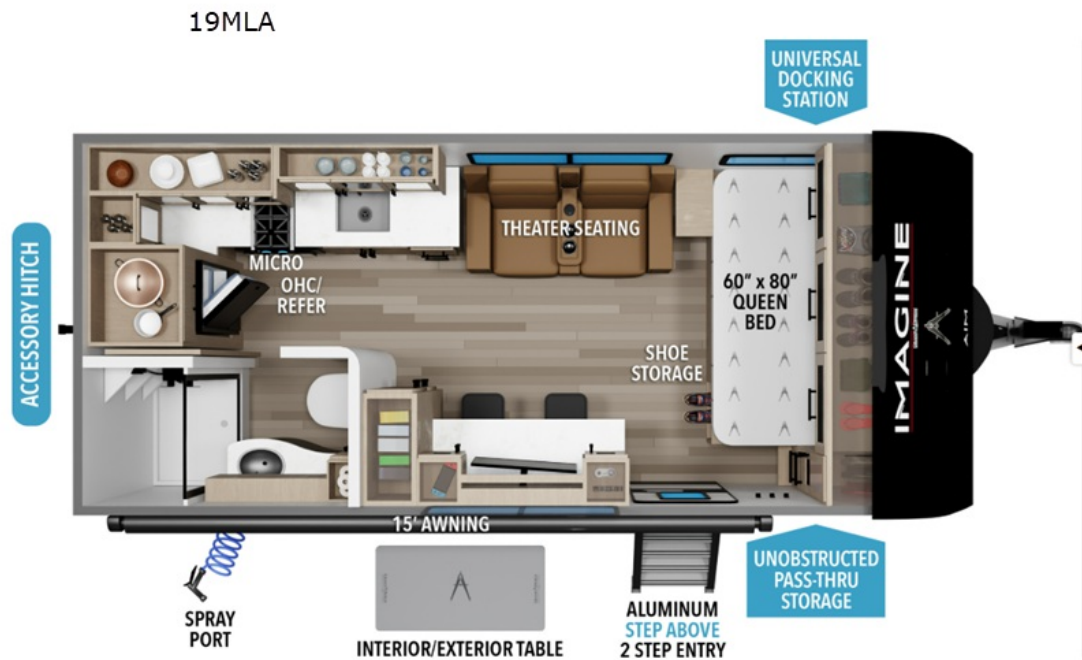

## Description

Grand Design Imagine AIM 19MLA travel trailer highlights: Rear Corner Bathroom Queen Bed Unobstructed Pass-Through Storage Shoe Storage Â Pack your bags and head out on a fun camping trip in this travel trailer! The front queen bed offers a comfortable place to sleep at after taking ...