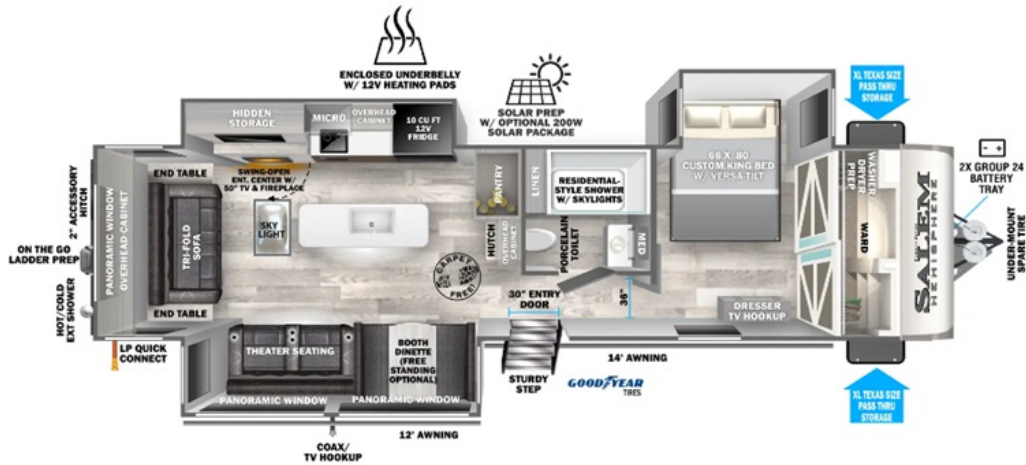

USED 2024 Forest River RV Salem Hemisphere

\$44,889

308RL

Description

Forest River Salem Hemisphere travel trailer 308RL highlights: Custom King Bed with Versa Tilt Panoramic Windows Decorative Barn Door Kitchen Island Bedroom Dresser Rear Living Area

Â This travel trailer is decked out in features you will love like the front walk-in wardrobe with w...

GENERAL INFORMATION

| | |
|--------------|------------------|
| Manufacturer | Forest River RV |
| Model Year | 2024 |
| Model Name | Salem Hemisphere |
| Model Code | Salem Hemisphere |