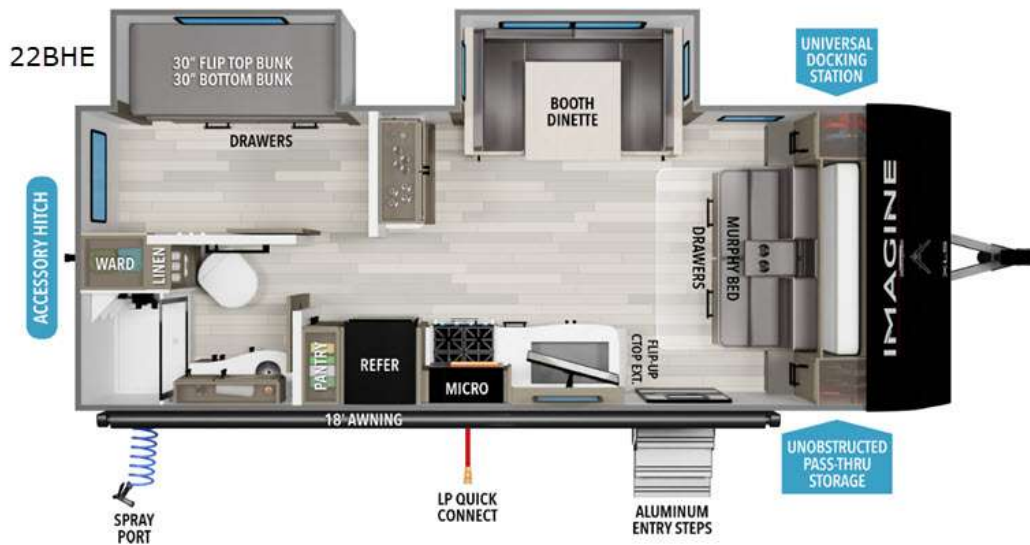

NEW 2026 Grand Design Imagine XLS

\$61,990

Description

Grand Design Imagine XLS travel trailer 22BHE highlights: 30" Bunks in Slide Murphy Bed Flip-Up Countertop Booth Dinette Â Your family will love camping in this spacious and versatile trailer thanks to the double slides andÂ Murphy bed provided. During the day the Murphy bed is tucked...

GENERAL INFORMATION

Manufacturer	Grand Design
Model Year	2026
Model Name	Imagine XLS
Model Code	Imagine XLS

Contact

Arbutus RV - Sidney
10040 Galaran Road
Sidney, BC V8L 5X9
Phone: 250-655-1424
Fax:

Website: <http://www.arbutusrv.ca>