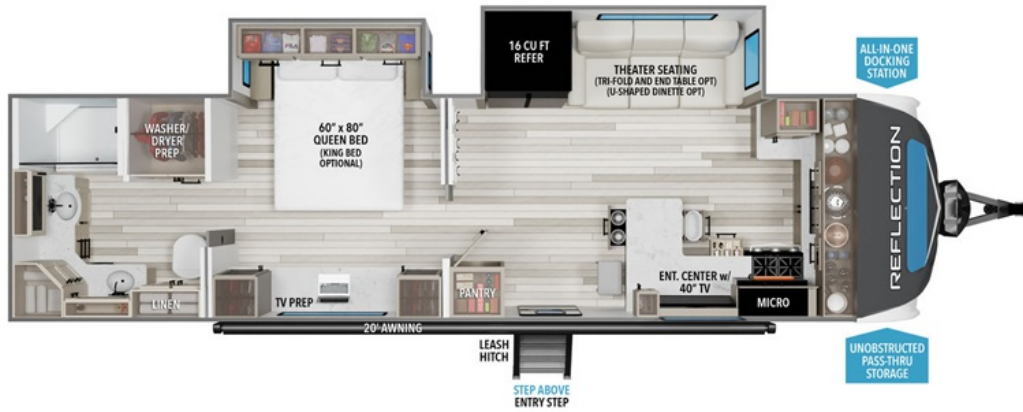

# NEW 2026 Grand Design Reflection

## Description

Grand Design Reflection travel trailer 322FKTS highlights: Double Slides Full Rear Bath Kitchen Pantry 20' Electric Awning Â This front kitchen travel trailer will be perfect for camping trips to the lake or woods! There is ample counter space to prep your best meals, including an L-...