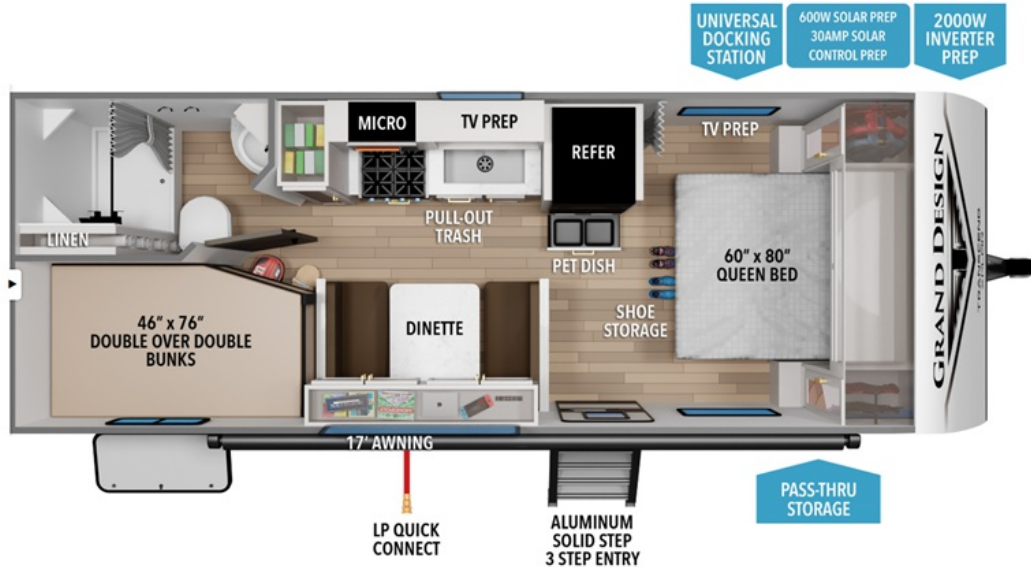

NEW 2026 Grand Design Transcend Xplor

\$29,995

19BHX

Description

Grand Design Transcend Xplor travel trailer 19BHX highlights: Double-Size Bunks Pass-Thru Storage Walk-Around Queen Bed Pantry Â Camping trips are made complete in this travel trailer that can sleep seven each night! The little ones or your guest will love sleeping on the double-size...

GENERAL INFORMATION

Manufacturer	Grand Design
Model Year	2026
Model Name	Transcend Xplor
Model Code	Transcend Xplor

Contact

Mike Thompson's RV - Santa Fe
Springs
13940 Firestone Blvd.
Santa Fe Springs, CA 90670
Phone: 562-921-0955
Fax: