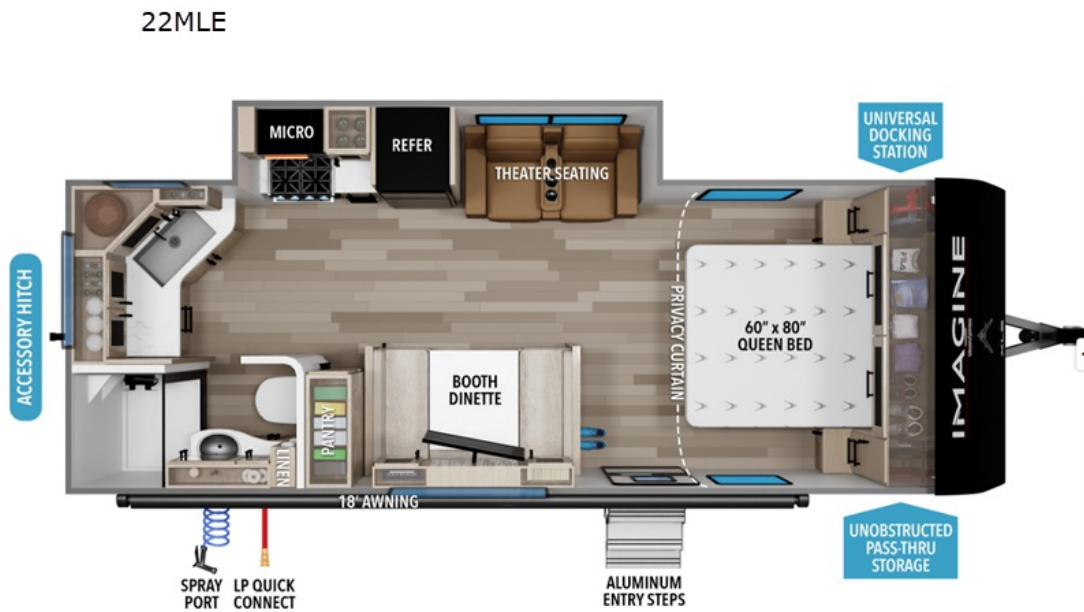

# NEW 2026 Grand Design Imagine XLS

## Description

Grand Design Imagine XLS travel trailer 22MLE highlights: Queen Bed Theatre Seating Booth Dinette Unobstructed Pass-Through This Imagine XLS travel trailer has theater seating and a booth dinette that you can use any time you need a little break from the outdoors. If you want to co...