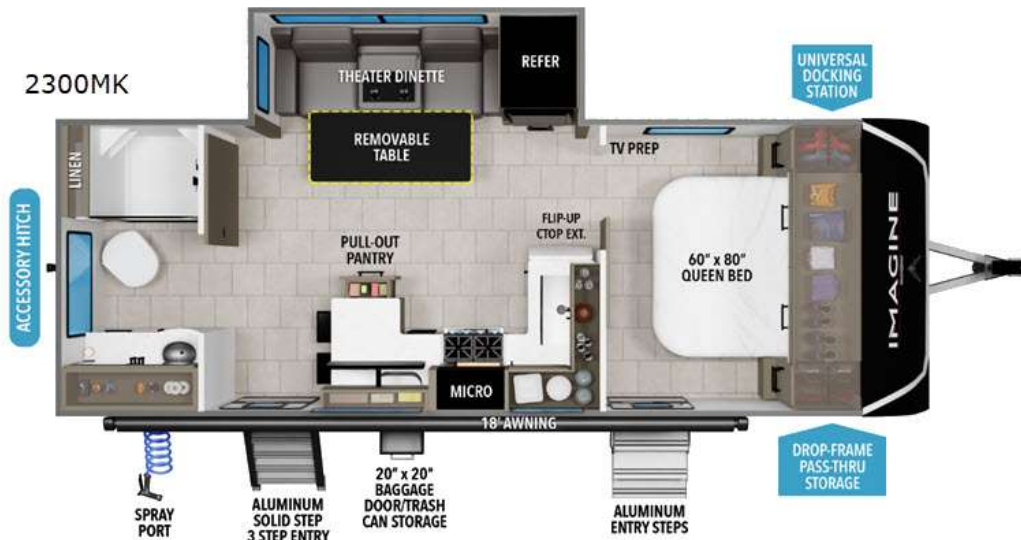

NEW 2026 Grand Design Imagine

\$61,947

Description

Grand Design Imagine travel trailer 2300MK highlights: Full Rear Bath Theater Dinette Two Entry / Two Exit door 18' Awning

Escape to adventure with this fantastic travel trailer! The private bedroom features a plush 60" x 80" queen bed, spacious wardrobe, and TV prep for entertai...

GENERAL INFORMATION

Manufacturer	Grand Design
Model Year	2026
Model Name	Imagine
Model Code	Imagine

Contact

Holiday World of Willis LLC
13200 I-45 N
Willis, TX 77378
Phone: 281-371-7200
Website: <http://www.hwrv.com>