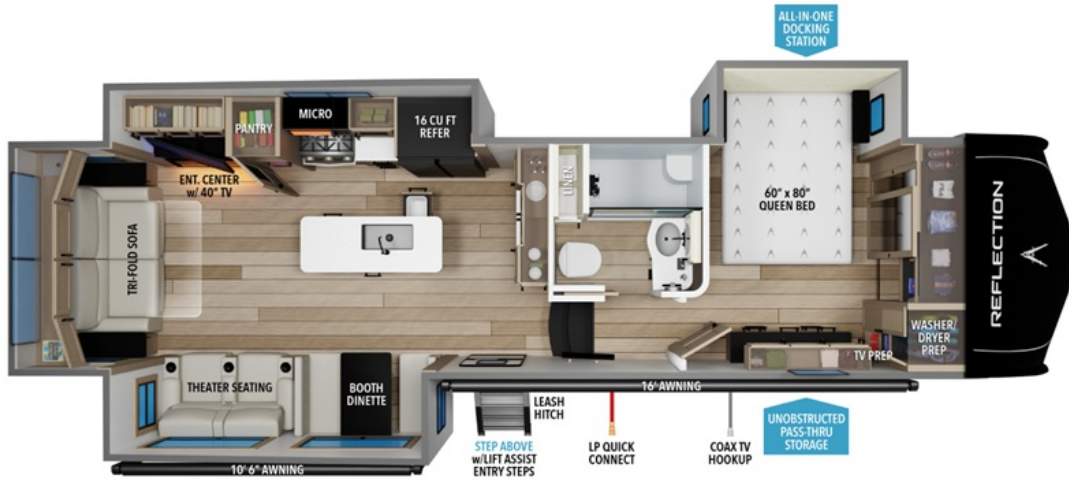

NEW 2026 Grand Design Reflection

\$79,995

337RLS

Description

Grand Design Reflection fifth wheel 337RLS highlights: Rear Tri-Fold Sofa Fireplace Hutch Theater Seating Solar Package Â You can enjoy a spacious rear living area in this RV with dual opposing slides offering you entertainment, kitchen amenities, seating and windows for great views...

GENERAL INFORMATION

Manufacturer	Grand Design
Model Year	2026
Model Name	Reflection
Model Code	Reflection

Contact

Alpin Haus Ski Shop - Port Jervis
36 U.S. 6
Port Jervis, NY 12771
Phone: 845-672-0255
Fax:
Website:
<http://www.alpinhaus.com>