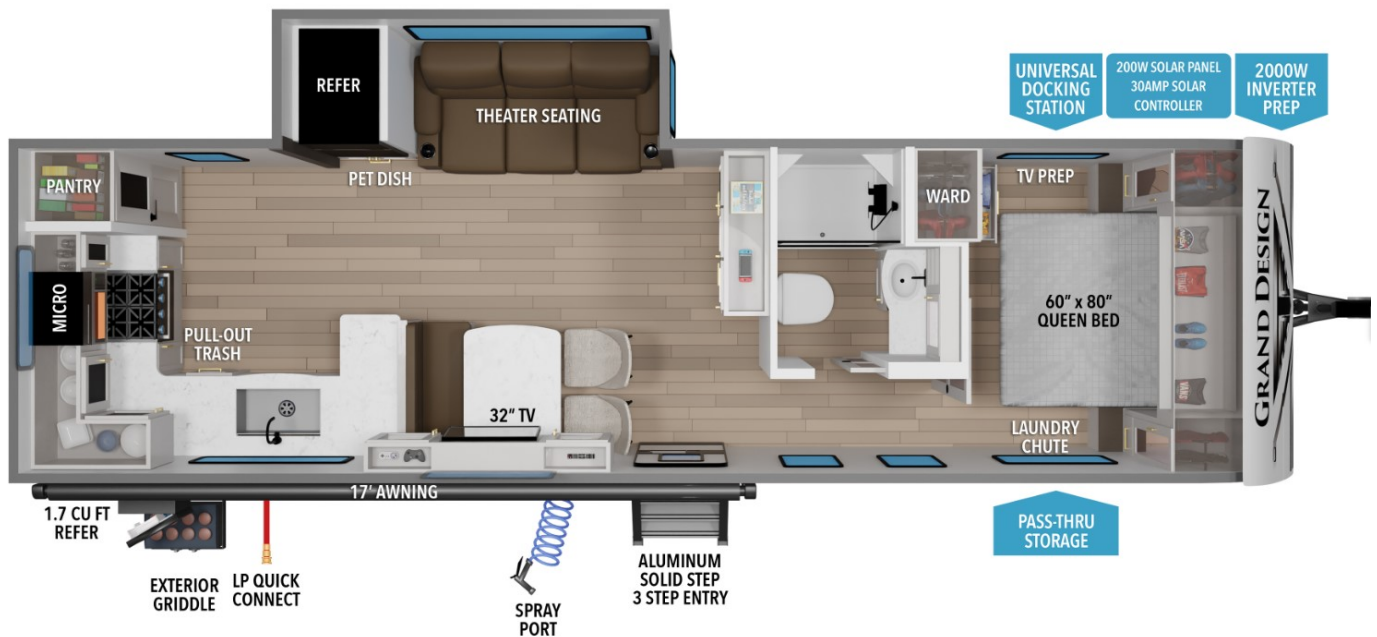

NEW 2026 Grand Design Transcend Call For Price

Description

2026 GRAND DESIGN TRANSCEND 285RKT CASHMERE
MIDLIN INTERIOR DECOR DRY WEIGHT: 7,106 LBS.

TRANSCEND SIGNATURE LIVING PACKAGE: Pull-Out Trash
Can Storage w/ Removable Trash Can 60 x 80 Queen Bed (King
Bed on Select Models) Interior/Exterior Fold Up Table ...

GENERAL INFORMATION

Manufacturer	Grand Design
Model Year	2026
Model Name	Transcend
Model Code	Transcend

Contact

Bayou Outdoor Supercenter
1800 Barksdale Blvd
Bossier City, LA 71111
Phone: 318-629-2628
Fax:
Website:
<http://www.bayououtdoor.com>