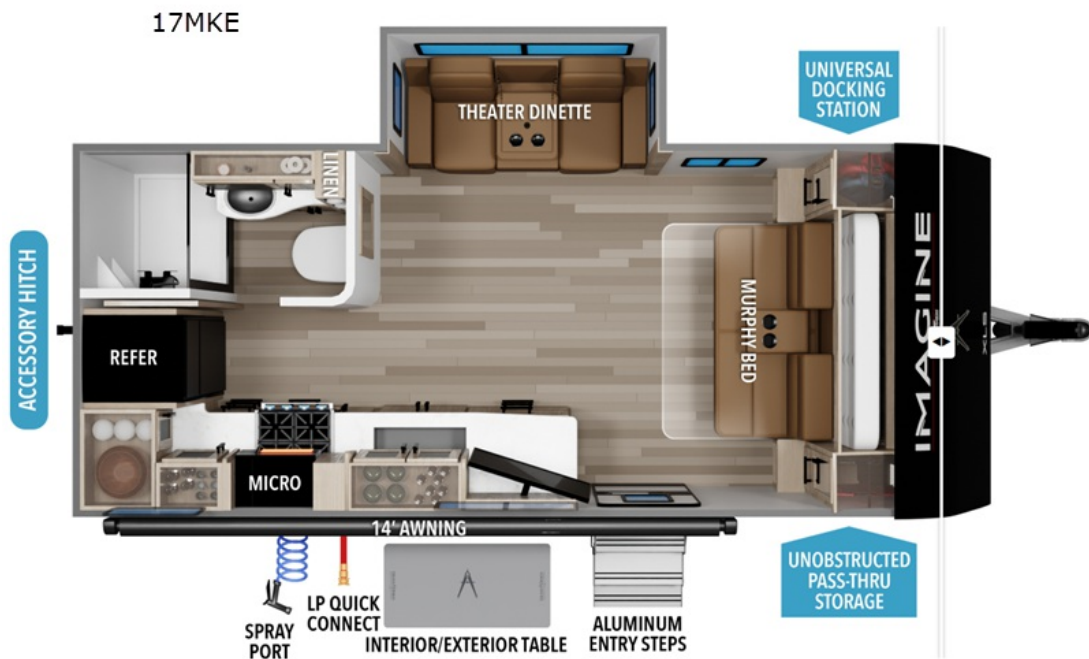

NEW 2026 Grand Design Imagine XLS

\$35,995

Description

Grand Design Imagine XLS travel trailer 17MKE highlights: Queen Murphy Bed Theater Dinette Large Panoramic Window Unobstructed Pass-Through 12V 10 Cu. Ft. Refrigerator The Murphy bed is the eye-catching feature on this Imagine XLS travel trailer! Not only can it fold away in the m...

GENERAL INFORMATION

Manufacturer	Grand Design
Model Year	2026
Model Name	Imagine XLS
Model Code	Imagine XLS

Contact

Bish's RV Inc. - Idaho Falls
3855 N. 5th E.
Idaho Falls, ID 83401
Phone: 208-529-4386
Fax: