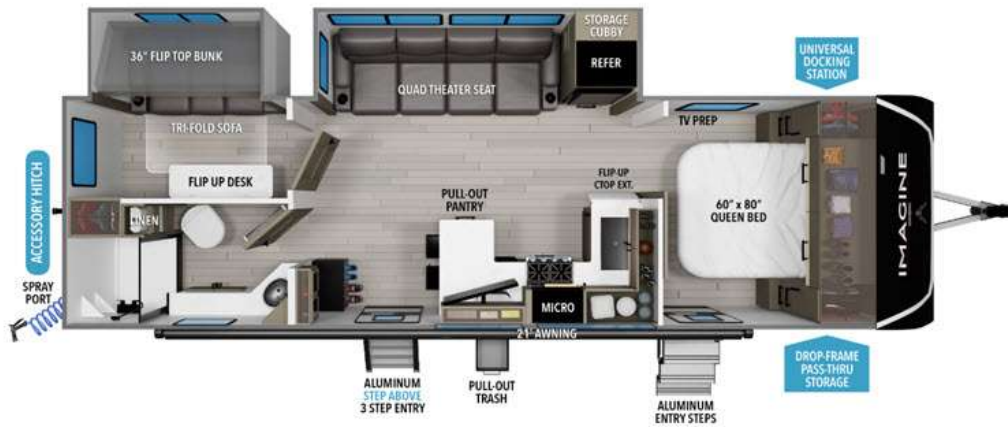

NEW 2026 Grand Design Imagine \$46,995

2810BH

Description

Grand Design Imagine travel trailer 2810BH highlights: Corner Bunkhouse Front Bedroom Two Entry Doors U-Shaped Kitchen • At the front of this 2810BH travel trailer, you'll find a spacious full bedroom featuring a 60" x 80" queen bed, perfect for resting in comfort after a long day, al...

GENERAL INFORMATION

Manufacturer	Grand Design
Model Year	2026
Model Name	Imagine
Model Code	Imagine

Contact

Pleasureland RV Center - Sioux Falls SD
4705 Northview Ave
Sioux Falls, SD 57107
Phone: 605-339-0436
Fax:
Website:
<http://www.pleasurelandrv.com>