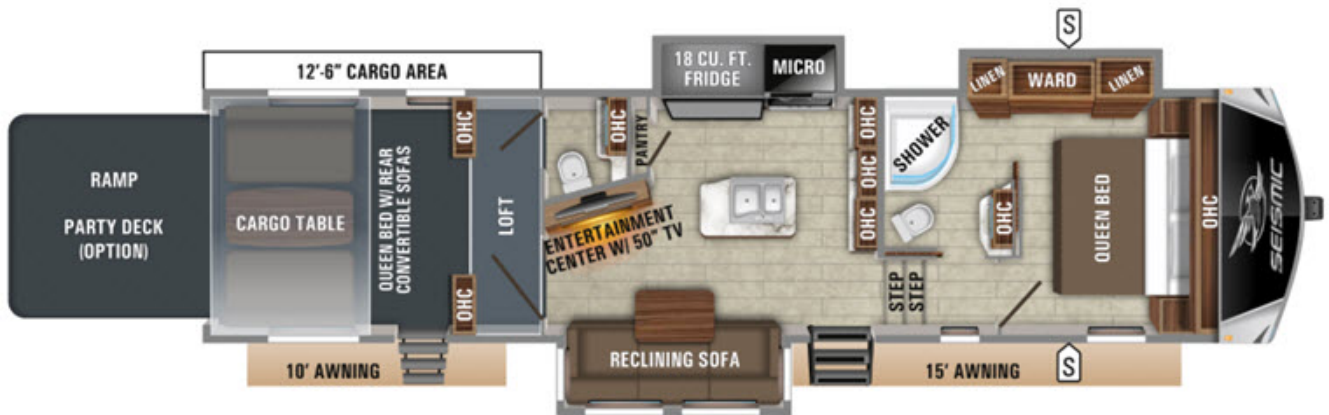

USED 2020 Jayco Seismic Call For Price

3512

Description

Jayco Seismic toy hauler 3512 highlights: Dual Entry Bath
Dual Entry Doors Two Awnings Loft
Kitchen Island
Residential Style Pantry
Get the party going when you choose to add the optional party deck to the rear ramp with this Seismic toy hauler! There are seating and sleeping op...