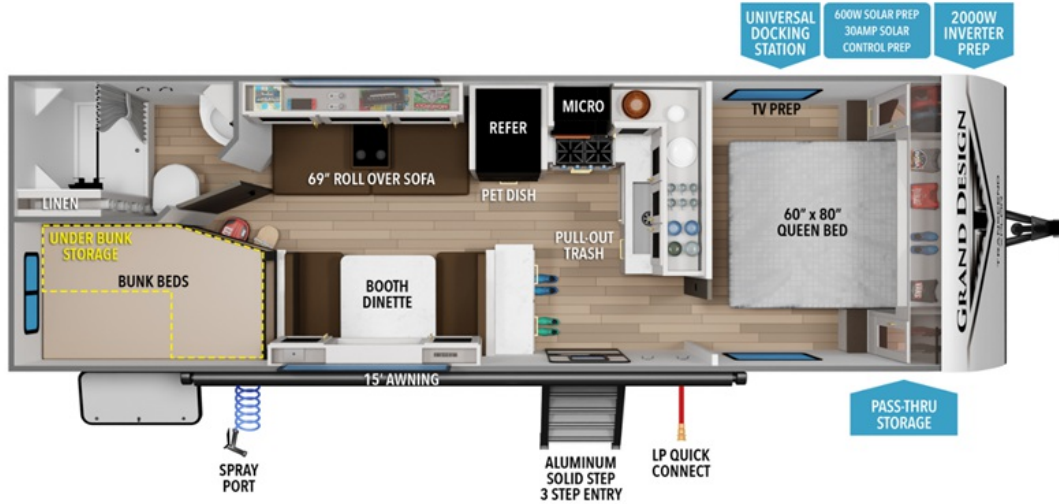

NEW 2026 Grand Design Transcend Xplor

\$40,254

24BHX

Description

Grand Design Transcend Xplor travel trailer 24BHX highlights: 69" Rollover Sofa Pet Dish 15' Power Awning with LED Light Double-Size Bunks Â This is the perfect travel trailer if you like to camp with friends and family. Since there are double-size bunks, a queen bed in the front bed...

GENERAL INFORMATION

Manufacturer	Grand Design
Model Year	2026
Model Name	Transcend Xplor
Model Code	Transcend Xplor

Contact

Holiday World of Las Cruces LLC
1285 Avenida de Mesilla
Las Cruces, NM 88005
Phone: 281-371-7200
Fax:
Website: <http://www.hwhrv.com>