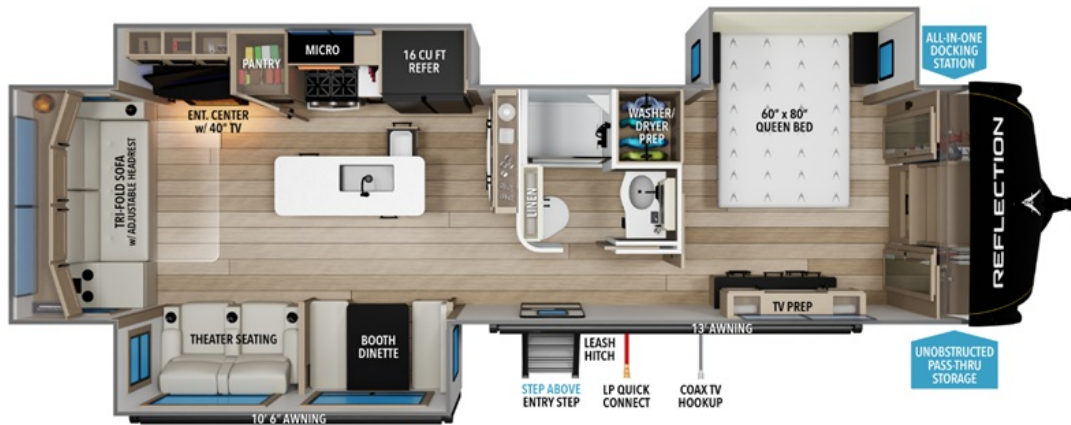

## Description

Grand Design Reflection travel trailer 345RLTS highlights: Kitchen Island Theater Seating Queen Bed Slide Booth Dinette Two Power Awnings Â This rear living travel trailer will be perfect for extended stays at the campground or quick weekend trips to the lake! Once you've unloaded y...