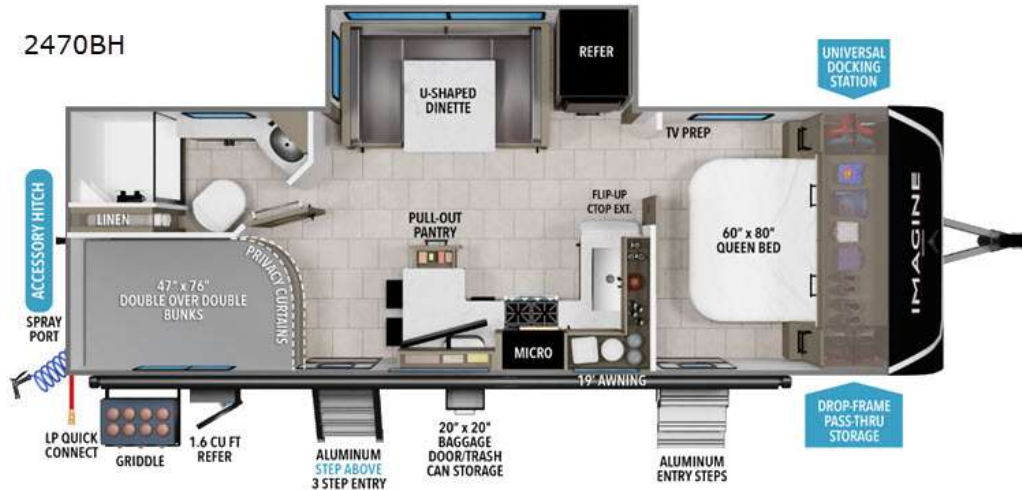

NEW 2026 Grand Design Imagine

\$48,995

Description

Grand Design Imagine travel trailer 2470BH highlights: Double-Size Bunks Dual Entry U-shape Dinette Outside Griddle

Unleash adventure with this incredible travel trailer! Sleep in style in the serene bedroom, featuring a plush queen bed, spacious wardrobe, and TV prep for entert...

GENERAL INFORMATION

Manufacturer	Grand Design
Model Year	2026
Model Name	Imagine
Model Code	Imagine

Contact

Happy Daze RV's - Sacramento
1199 El Camino Ave.
Sacramento, CA 95815
Phone: 916-921-2222
Fax:
Website:
<http://www.happydazerv.com>