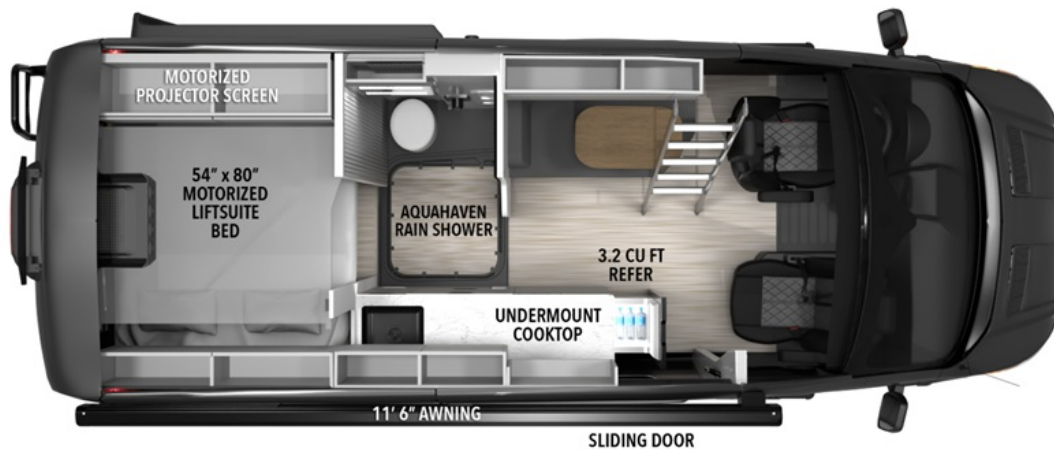

NEW 2026 Grand Design Lineage Series VT

\$189,995

LVT2

Description

Grand Design Lineage Series VT Class B gas motorhome LVT2 highlights: 54" x 80" Motorized Liftsuite Bed Exterior Awning Sliding Door Side Facing Chaise Lounge All-Wheel Drive This luxury motorhome for the modern adventurer will be your favorite! The expanding Liftsuite drop-dow...

GENERAL INFORMATION

Manufacturer	Grand Design
Model Year	2026
Model Name	Lineage Series VT
Model Code	Lineage Series VT

Contact

Happy Daze RV's - Sacramento
1199 El Camino Ave.
Sacramento, CA 95815
Phone: 916-921-2222
Fax:
Website:
<http://www.happydazerv.com>