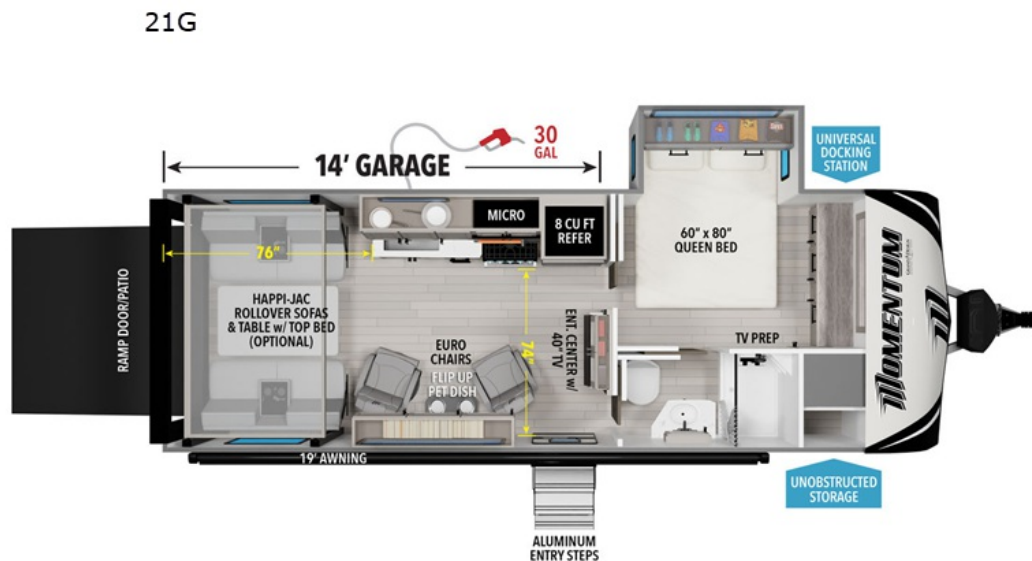

NEW 2026 Grand Design Momentum G-Class Call For Price

Description

Grand Design Momentum G-Class toy hauler 21G highlights: Queen Bed Slide Master Suite Euro Chairs Ramp Door/Patio 14' Garage

Â You don't have to rough it with all the amenities found in this Momentum G-Class toy hauler including your own master suite with a walk-around queen bed sli...

GENERAL INFORMATION

Manufacturer	Grand Design
Model Year	2026
Model Name	Momentum G-Class
Model Code	Momentum G-Class

Contact

Mike Thompson's RV - Santa Fe Springs
13940 Firestone Blvd.
Santa Fe Springs, CA 90670
Phone: 562-921-0955
Fax: