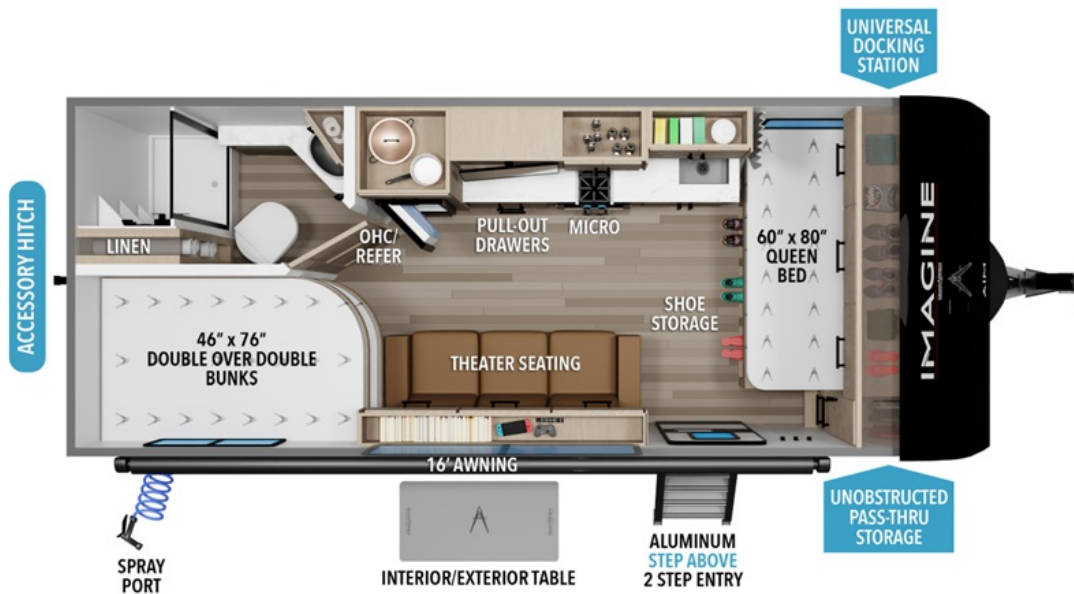

NEW 2026 Grand Design Imagine AIM Call For Price

20BHA

Description

Grand Design Imagine AIM 20BHA travel trailer highlights: Rear Corner Bath Spray Port Pass Thru Storage Interior/Exterior Table Â Ideal for weekend trips or longer adventures. Its layout is designed to sleep everyone comfortably while keeping the living space ...

GENERAL INFORMATION

Manufacturer	Grand Design
Model Year	2026
Model Name	Imagine AIM
Model Code	Imagine AIM

Contact

Mike Thompson's RV - Santa Fe
Springs
13940 Firestone Blvd.
Santa Fe Springs, CA 90670
Phone: 562-921-0955
Fax: