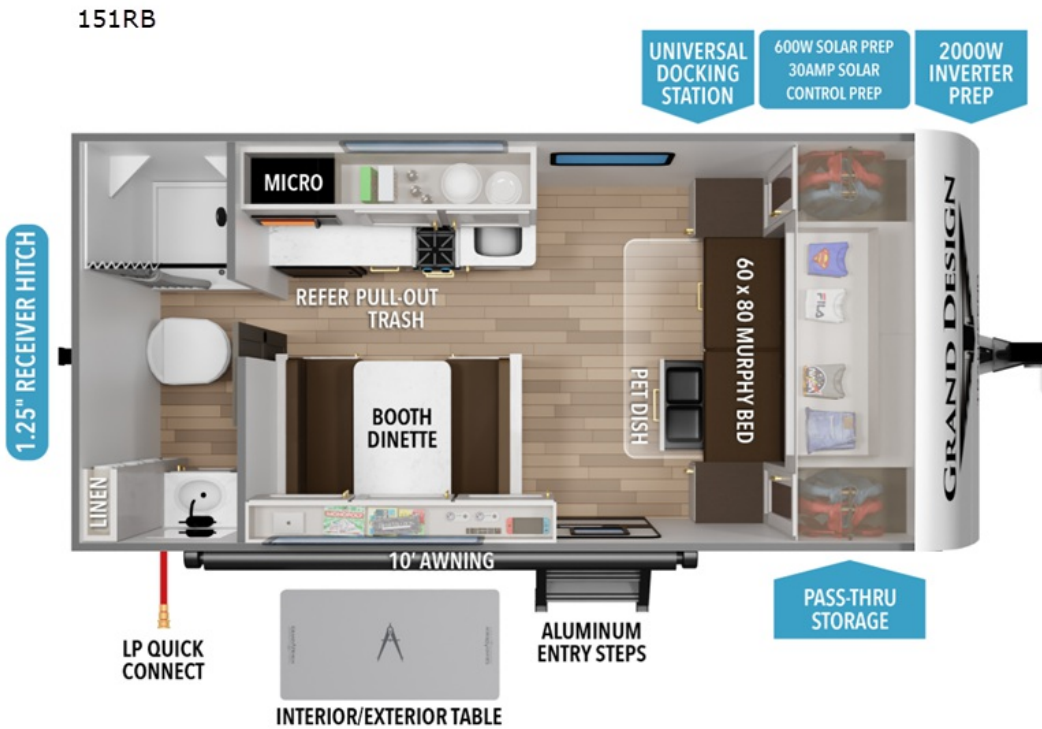

NEW 2026 Grand Design Transcend One Call For Price

Description

Grand Design Transcend One travel trailer 151RB highlights: Full Rear Bath Exterior LP Quick Connect Universal Docking Station Aluminum Entry Steps

^ This is the perfect couple's trailer with versatile seating and sleeping space! You'll find a queen-size Murphy bed up front with stor...

GENERAL INFORMATION

Manufacturer	Grand Design
Model Year	2026
Model Name	Transcend One
Model Code	Transcend One