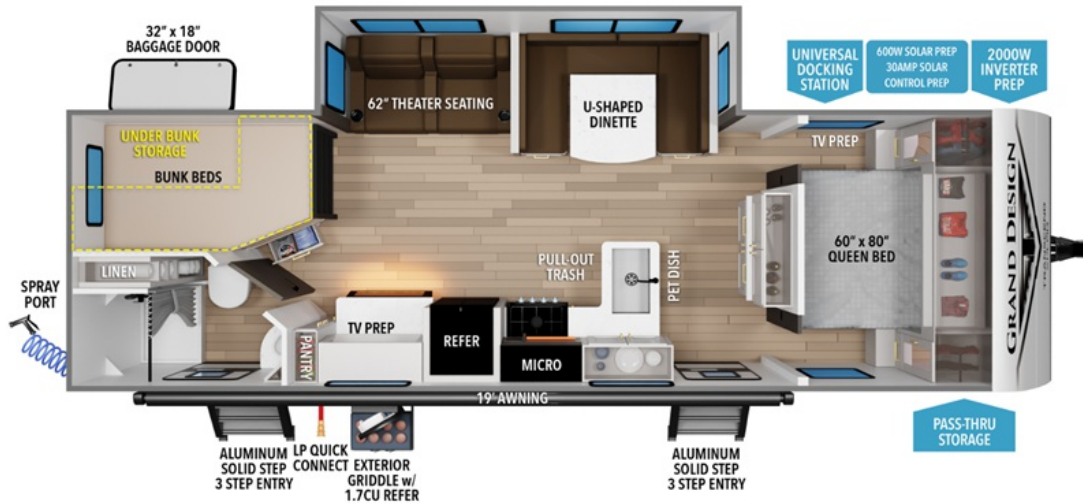

# NEW 2026 Grand Design Transcend Xplor Call For Price

27DBX

## Description

Grand Design Transcend Xplor travel trailer 27DBX highlights: Double-Size Bunk Beds Universal Docking Station U-Shaped Dinette Queen Bed - Get ready to take your travels to new heights with our incredible luxury travel trailer! The front bedroom has a queen bed, wardrobe, and overhea...

## GENERAL INFORMATION

Manufacturer	Grand Design
Model Year	2026
Model Name	Transcend Xplor
Model Code	Transcend Xplor