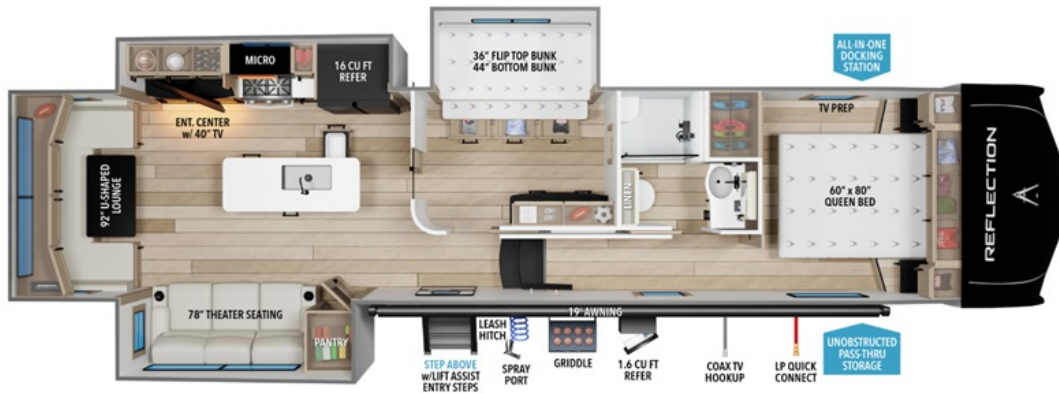

NEW 2026 Grand Design Reflection

\$78,995

324MBS

Description

Grand Design Reflection fifth wheel 324MBS highlights: Middle Bunkhouse 92" U-Shaped Lounge 78" Theater Seating 40" TV with Fireplace Outside Griddle When you are looking for a versatile extra room for either a second bedroom or living area as well as an office, this middle bunkh...

GENERAL INFORMATION

Manufacturer	Grand Design
Model Year	2026
Model Name	Reflection
Model Code	Reflection

Contact

Brown's RV Superstore
30049 Hwy 151
Mc Bee, SC 29101
Phone: 843-335-8829

Fax:

Website:

<http://www.brownsrvsuperstore.com>