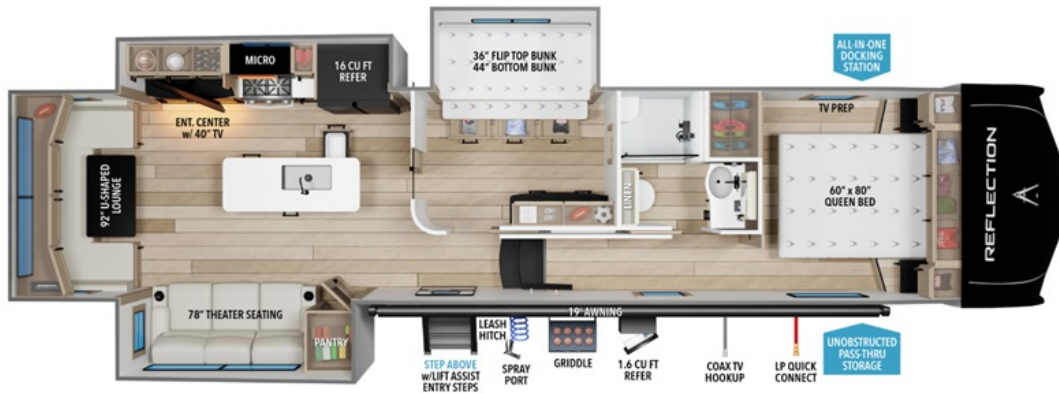

NEW 2026 Grand Design Reflection

\$105,120

324MBS

Description

Grand Design Reflection fifth wheel 324MBS highlights: Middle Bunkhouse 92" U-Shaped Lounge 78" Theater Seating 40" TV with Fireplace Outside Griddle When you are looking for a versatile extra room for either a second bedroom or living area as well as an office, this middle bunkh...

GENERAL INFORMATION

Manufacturer	Grand Design
Model Year	2026
Model Name	Reflection
Model Code	Reflection

Contact

Brown's RV Superstore
30049 Hwy 151
Mc Bee, SC 29101
Phone: 843-335-8829

Fax:

Website:

<http://www.brownsrvsuperstore.com>