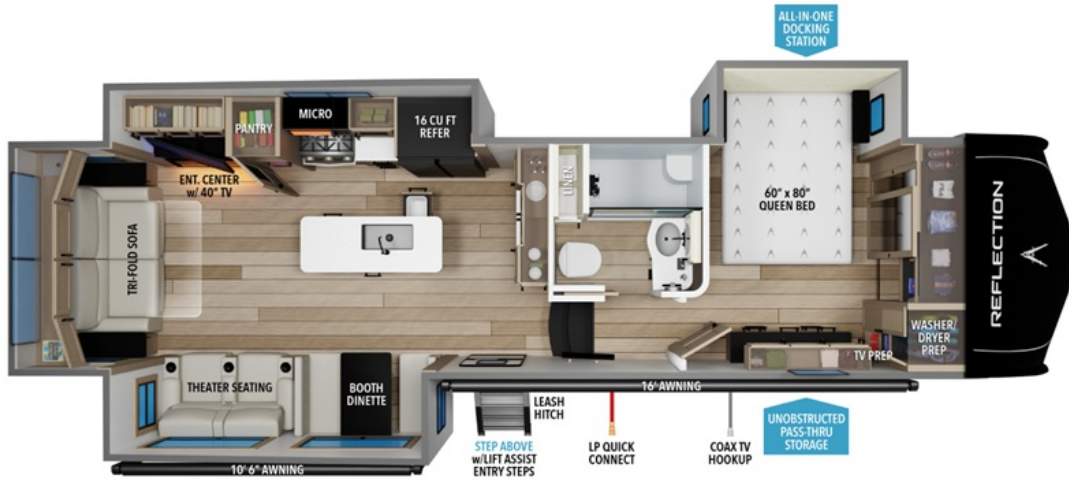

# NEW 2026 Grand Design Reflection

## Description

Grand Design Reflection fifth wheel 337RLS highlights: Rear Tri-Fold Sofa Fireplace Hutch Theater Seating Solar Package Â You can enjoy a spacious rear living area in this RV with dual opposing slides offering you entertainment, kitchen amenities, seating and windows for great views...