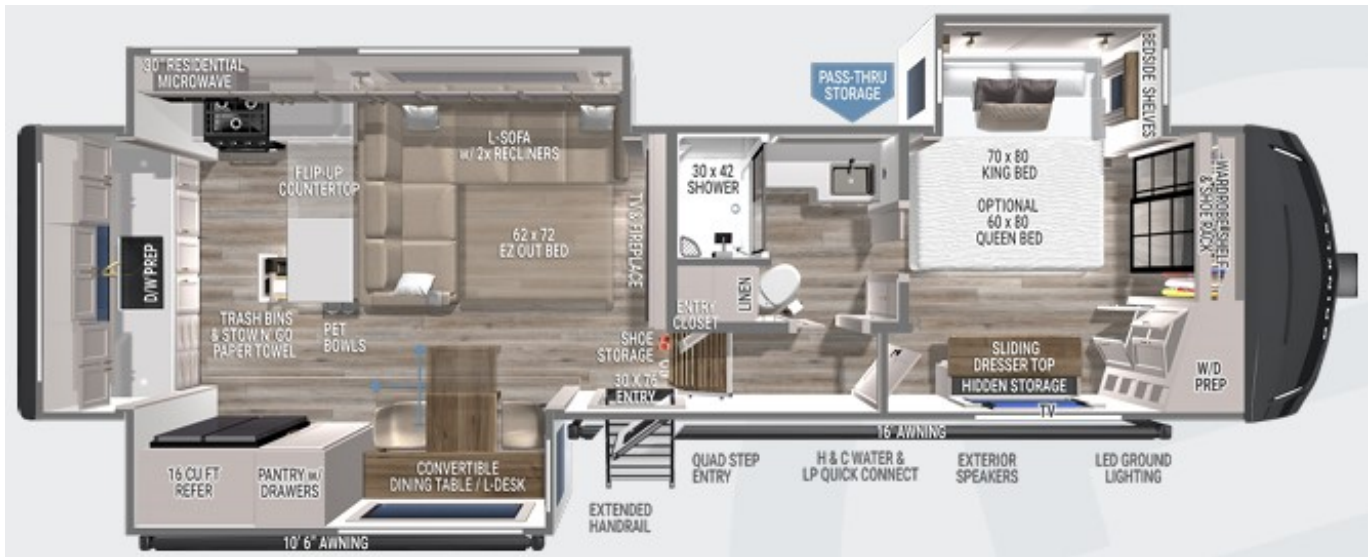

NEW 2026 BRINKLEY Model Z

Call For Price

Description

2026 BRINKLEY MODEL Z 3200
COASTAL CAROLINA INTERIOR
DECOR DRY WEIGHT: 12,838 LBS.

INTEGRITY PACKAGE: RESIDENTIAL
CABINETRY W/ HIDDEN HINGES SOLID
SURFACE COUNTERTOPS ALL-IN-ONE
DOCKING STATION METAL SLAM
LATCH CARGO DOORS TANKLESS ON-
DEMAND WATER HEATER FLIP-UP
QUAD...

GENERAL INFORMATION

Manufacturer	BRINKLEY
Model Year	2026
Model Name	Model Z
Model Code	Model Z

Contact

Bayou Outdoor Supercenter
1800 Barksdale Blvd
Bossier City, LA 71111
Phone: 318-629-2628
Fax:
Website:
<http://www.bayououtdoor.com>