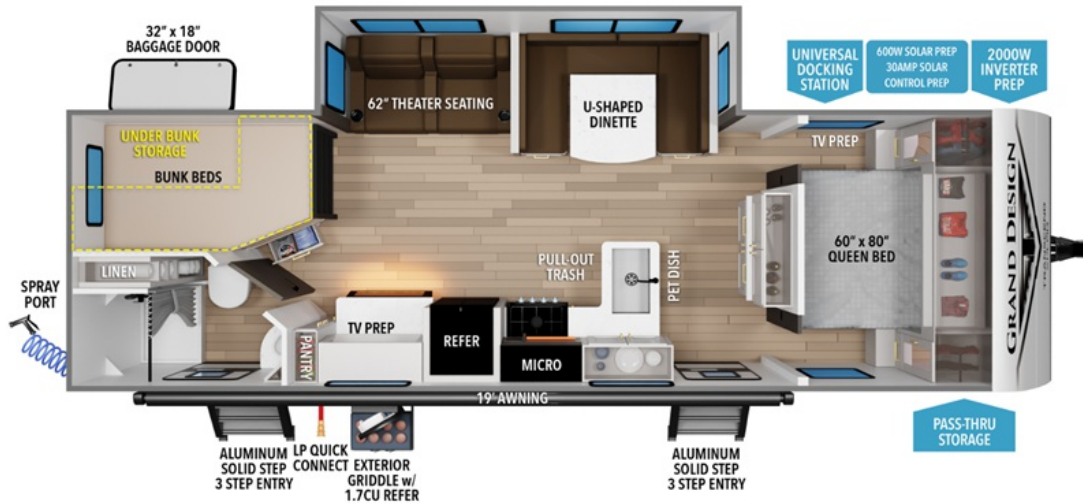

NEW 2026 Grand Design Transcend Xplor \$50,061

27DBX

Description

Grand Design Transcend Xplor travel trailer 27DBX highlights: Double-Size Bunk Beds Universal Docking Station U-Shaped Dinette Queen Bed Get ready to take your travels to new heights with our incredible luxury travel trailer! The front bedroom has a queen bed, wardrobe, and overhea...