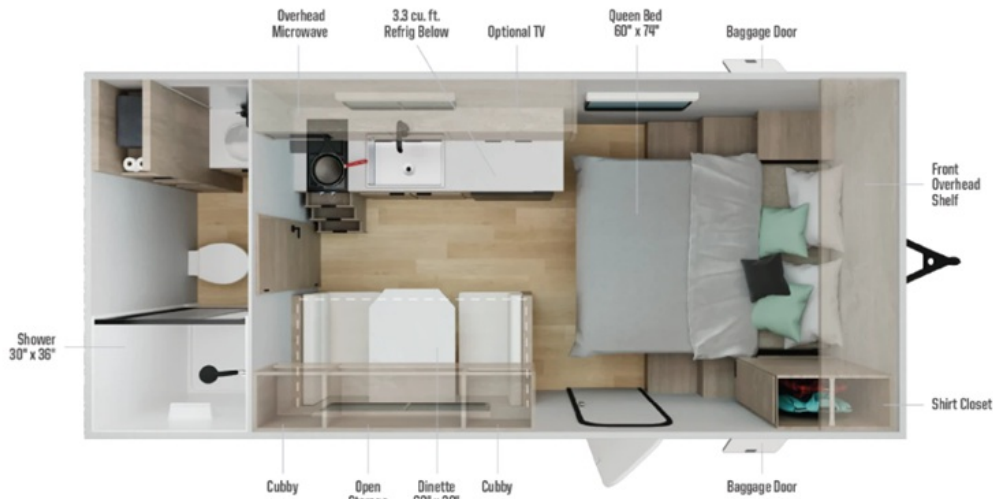

NEW 2026 Winnebago Access

\$26,460

15RB

Description

Winnebago Access travel trailer 15RB highlights: Front RV Queen Bed Booth Dinette Single Axle Exterior Baggage Doors Â This is the perfect couple's trailer or for those who enjoy solo camping. Once you've unloaded the exterior baggage doors, you can put out the 12' power awning, then...