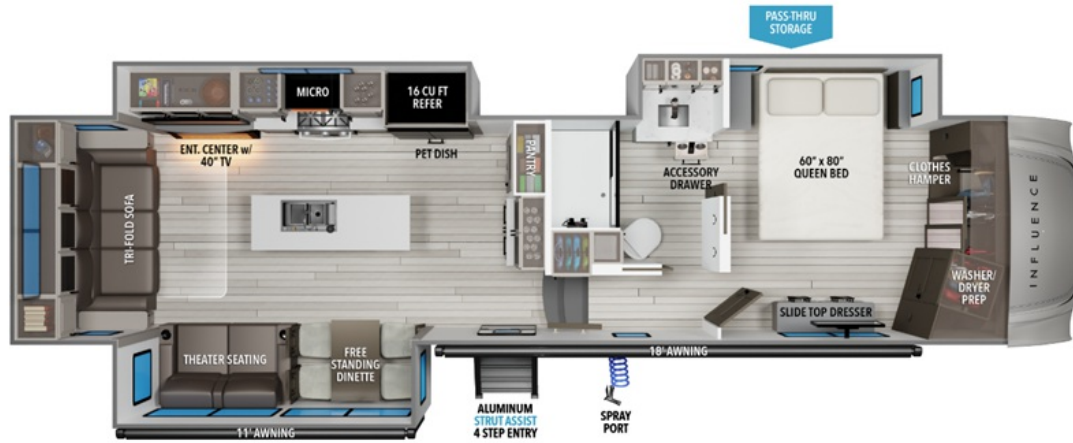

# NEW 2026 Grand Design Influence Call For Price

3503GK

## Description

Grand Design Influence fifth wheel 3503GK highlights: Private Bedroom Fireplace Kitchen Island Free Standing Dinette Pass-Through Storage Â A perfect couples coach featuring triple slides and a tri-fold sofa just in case you want to have overnight guests! You will love the spacious ...