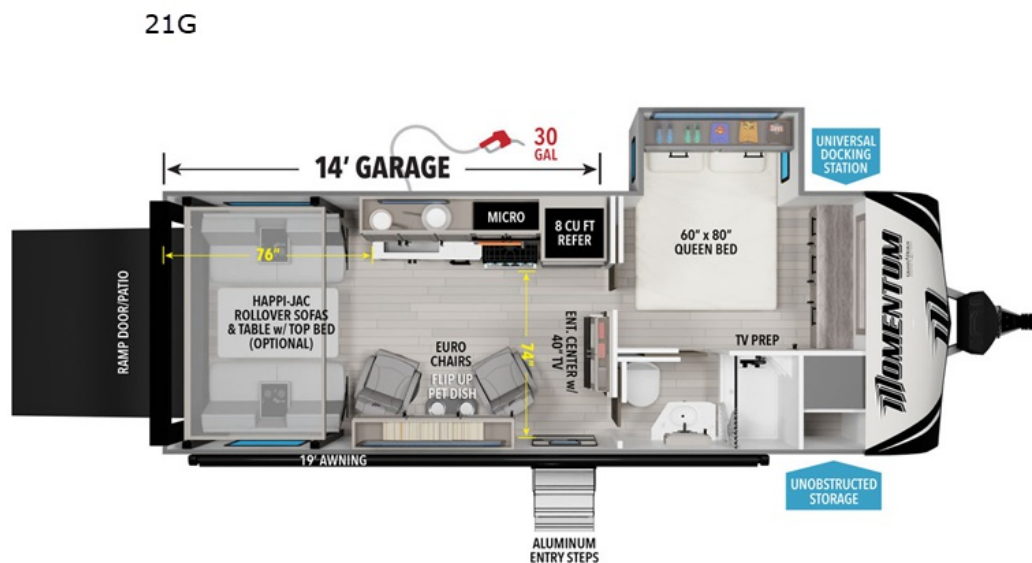

NEW 2026 Grand Design Momentum G-Class Call For Price

Description

Grand Design Momentum G-Class toy hauler 21G highlights: Queen Bed Slide Master Suite Euro Chairs Ramp Door/Patio 14' Garage

Â You don't have to rough it with all the amenities found in this Momentum G-Class toy hauler including your own master suite with a walk-around queen bed sli...

GENERAL INFORMATION

Manufacturer	Grand Design
Model Year	2026
Model Name	Momentum G-Class
Model Code	Momentum G-Class

Contact

Mike Thompson's RV - Colton
902 RV Center Drive Lots 6-9
Colton, CA 92324
Phone: 562-921-0955
Fax: