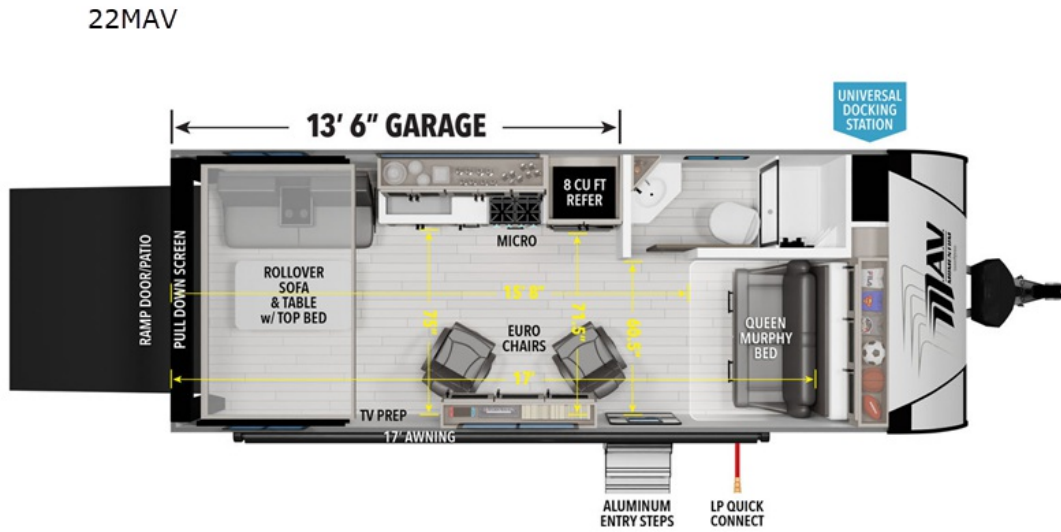

## Description

Grand Design Momentum MAV toy hauler 22MAV highlights: Universal Docking Station Walk-In Shower Three Burner Range Ramp Door/Patio 2,500 Lb. Tie-Downs 13' 6" Garage & Head for the lake in this toy hauler that can sleep five campers each night. Your crew can relax on the rollover so...