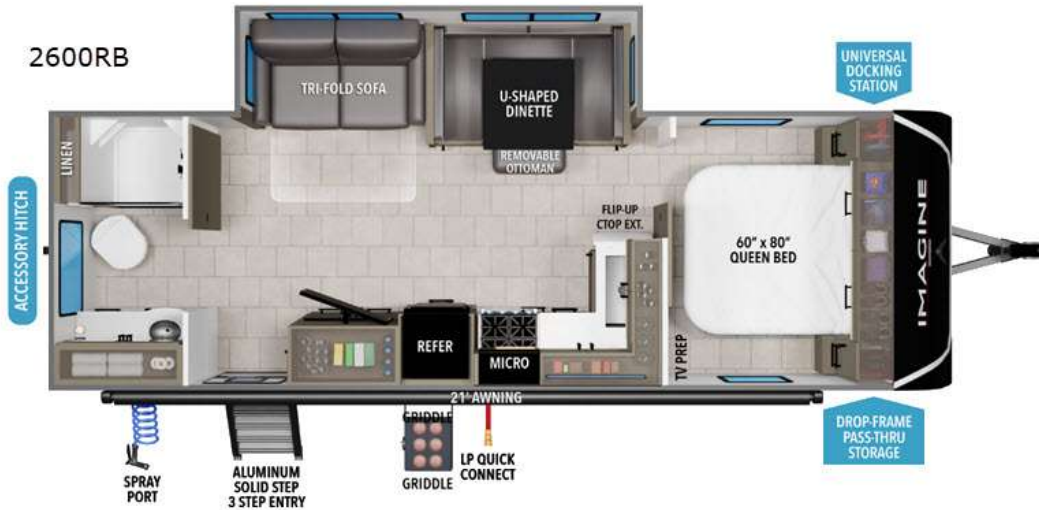

NEW 2026 Grand Design Imagine

\$65,076

Description

Grand Design Imagine travel trailer
2600RB highlights: Rear Full Bath Tri-Fold
Sofa U-Shaped Dinette Outdoor Griddle
Experience the ultimate in comfort and
convenience with this luxurious travel
trailer. When you enter this trailer, you'll
find convenient shoe storage to your right...

GENERAL INFORMATION

Manufacturer	Grand Design
Model Year	2026
Model Name	Imagine
Model Code	Imagine

Contact

Mike Thompson's RV - Colton
902 RV Center Drive Lots 6-9
Colton, CA 92324
Phone: 562-921-0955
Fax: