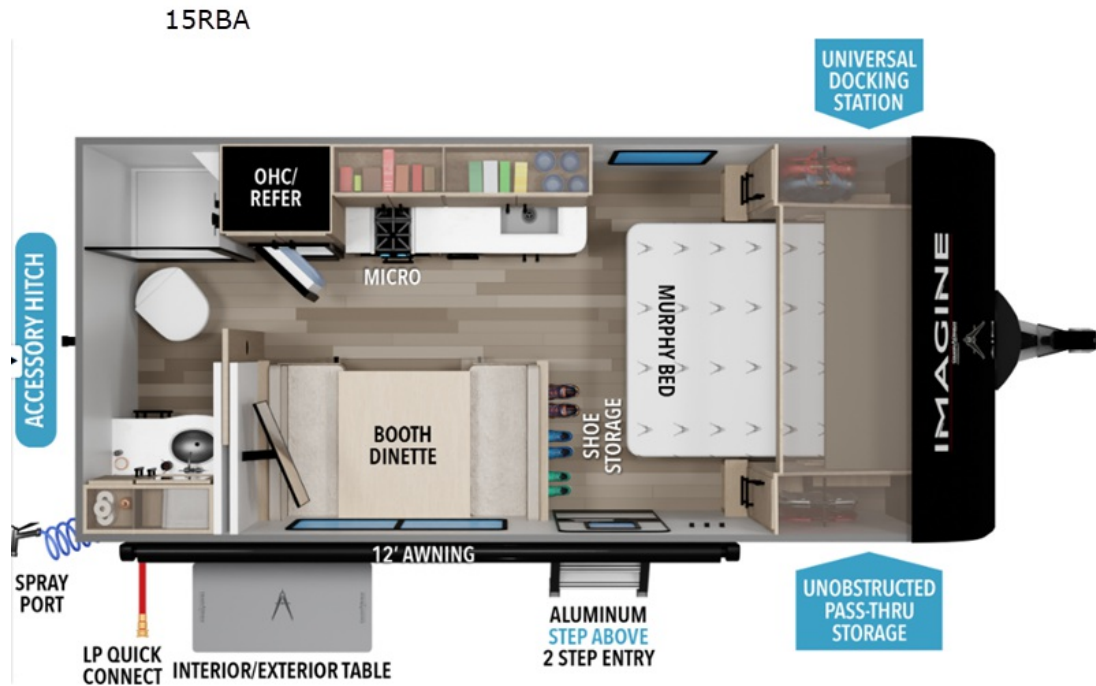

NEW 2026 Grand Design Imagine AIM Call For Price

Description

Grand Design Imagine AIM 15RBA travel trailer highlights: Murphy Bed Booth Dinette Full Rear Bathroom Interior/Exterior Table Â Start looking for your favorite campground to take this travel trailer to! After a fun day at the beach, you can rinse the sand out of your hair with the wa...

GENERAL INFORMATION

Manufacturer	Grand Design
Model Year	2026
Model Name	Imagine AIM
Model Code	Imagine AIM

Contact

Mike Thompson's RV - Colton
902 RV Center Drive Lots 6-9
Colton, CA 92324
Phone: 562-921-0955
Fax: