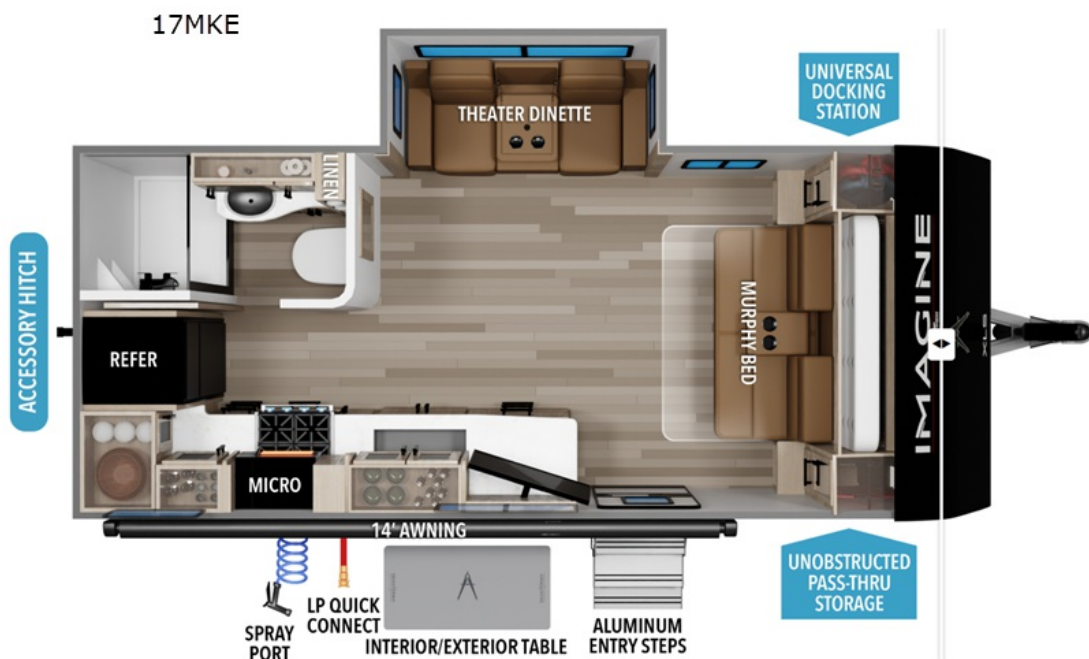

NEW 2026 Grand Design Imagine XLS Call For Price

Description

Grand Design Imagine XLS travel trailer 17MKE highlights: Queen Murphy Bed Theater Dinette Large Panoramic Window Unobstructed Pass-Through 12V 10 Cu. Ft. Refrigerator The Murphy bed is the eye-catching feature on this Imagine XLS travel trailer! Not only can it fold away in the m...

GENERAL INFORMATION

Manufacturer	Grand Design
Model Year	2026
Model Name	Imagine XLS
Model Code	Imagine XLS

Contact

Mike Thompson's RV - Colton
902 RV Center Drive Lots 6-9
Colton, CA 92324
Phone: 562-921-0955
Fax: