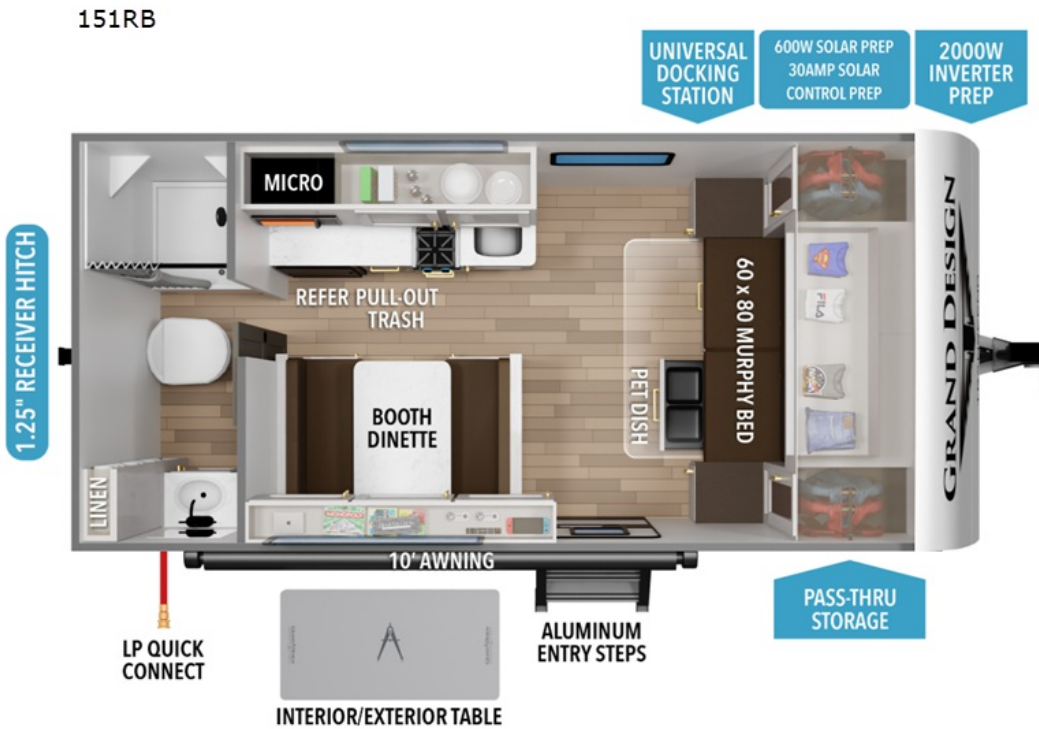

# NEW 2026 Grand Design Transcend One Call For Price

## Description

Grand Design Transcend One travel trailer 151RB highlights: Full Rear Bath Exterior LP Quick Connect Universal Docking Station Aluminum Entry Steps

^ This is the perfect couple's trailer with versatile seating and sleeping space! You'll find a queen-size Murphy bed up front with stor...

## GENERAL INFORMATION

Manufacturer	Grand Design
Model Year	2026
Model Name	Transcend One
Model Code	Transcend One